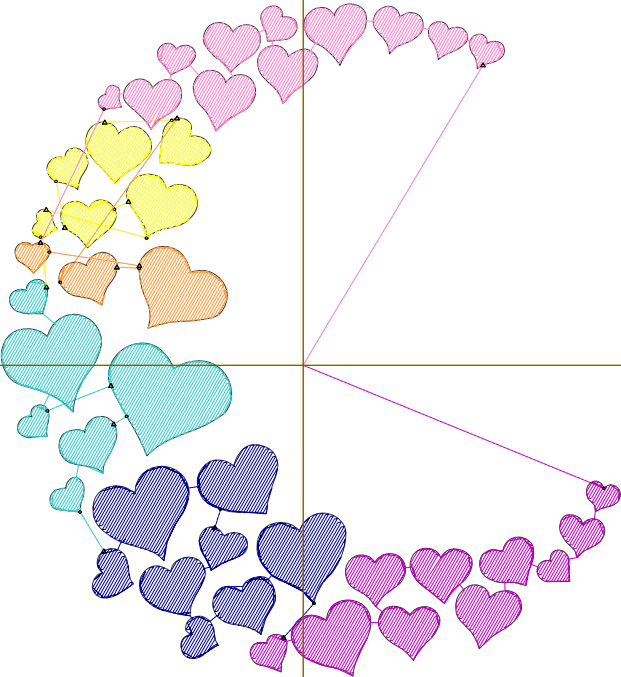

# Production Worksheet

Wilcom EmbroideryStudio - Designing

Design: **3**

Title:

Stitches: 3,621  
 Height: 3.50 in  
 Width: 3.22 in  
 Colors: 6  
 Colorway: Colorway 1  
 Zoom: 1:1

Machine format: Tajima  
 Color changes: 5  
 Stops: 6  
 Trims: 15  
 Appliqués: 0  
 Left: 39.9 mm  
 Right: 41.9 mm  
 Up: 47.8 mm  
 Down: 41.1 mm  
 EndX: 0.00 in  
 EndY: 0.00 in  
 Area 11.27 in<sup>2</sup>  
 Max stitch: 6.6 mm  
 Min stitch: 0.0 mm  
 Max jump: 6.6 mm  
 Total thread: 52.54ft  
 Total bobbin: 15.89ft

Stop Sequence:

#	N#	Color	St.	Code	Name	Chart
1.	6		744	6	Dark Magenta	Default
2.	10		838	10	Dark Blue	Default
3.	5		626	5	Aqua	Default
4.	4		468	4	Yellow	Default
5.	12		294	12	Orange	Default
6.	15		649	15	Pink	Default

# Production Worksheet

Wilcom EmbroideryStudio - Designing

Design: **4**

Title:

Stitches: 5,115  
 Height: 4.50 in  
 Width: 4.14 in  
 Colors: 6  
 Colorway: Colorway 1  
 Zoom: 1:1

Machine format: Tajima  
 Color changes: 5  
 Stops: 6  
 Trims: 19  
 Appliqués: 0  
 Left: 51.6 mm  
 Right: 53.6 mm  
 Up: 60.4 mm  
 Down: 53.8 mm  
 EndX: 0.00 in  
 EndY: 0.00 in  
 Area: 18.63 in<sup>2</sup>  
 Max stitch: 8.6 mm  
 Min stitch: 0.0 mm  
 Max jump: 7.0 mm  
 Total thread: 78.33ft  
 Total bobbin: 25.36ft

Stop Sequence:

#	N#	Color	St.	Code	Name	Chart
1.	6		2,223	6	Dark Magenta	Default
2.	10		2,543	10	Dark Blue	Default
3.	5		1,995	5	Aqua	Default
4.	4		1,272	4	Yellow	Default
5.	12		841	12	Orange	Default
6.	15		1,950	15	Pink	Default