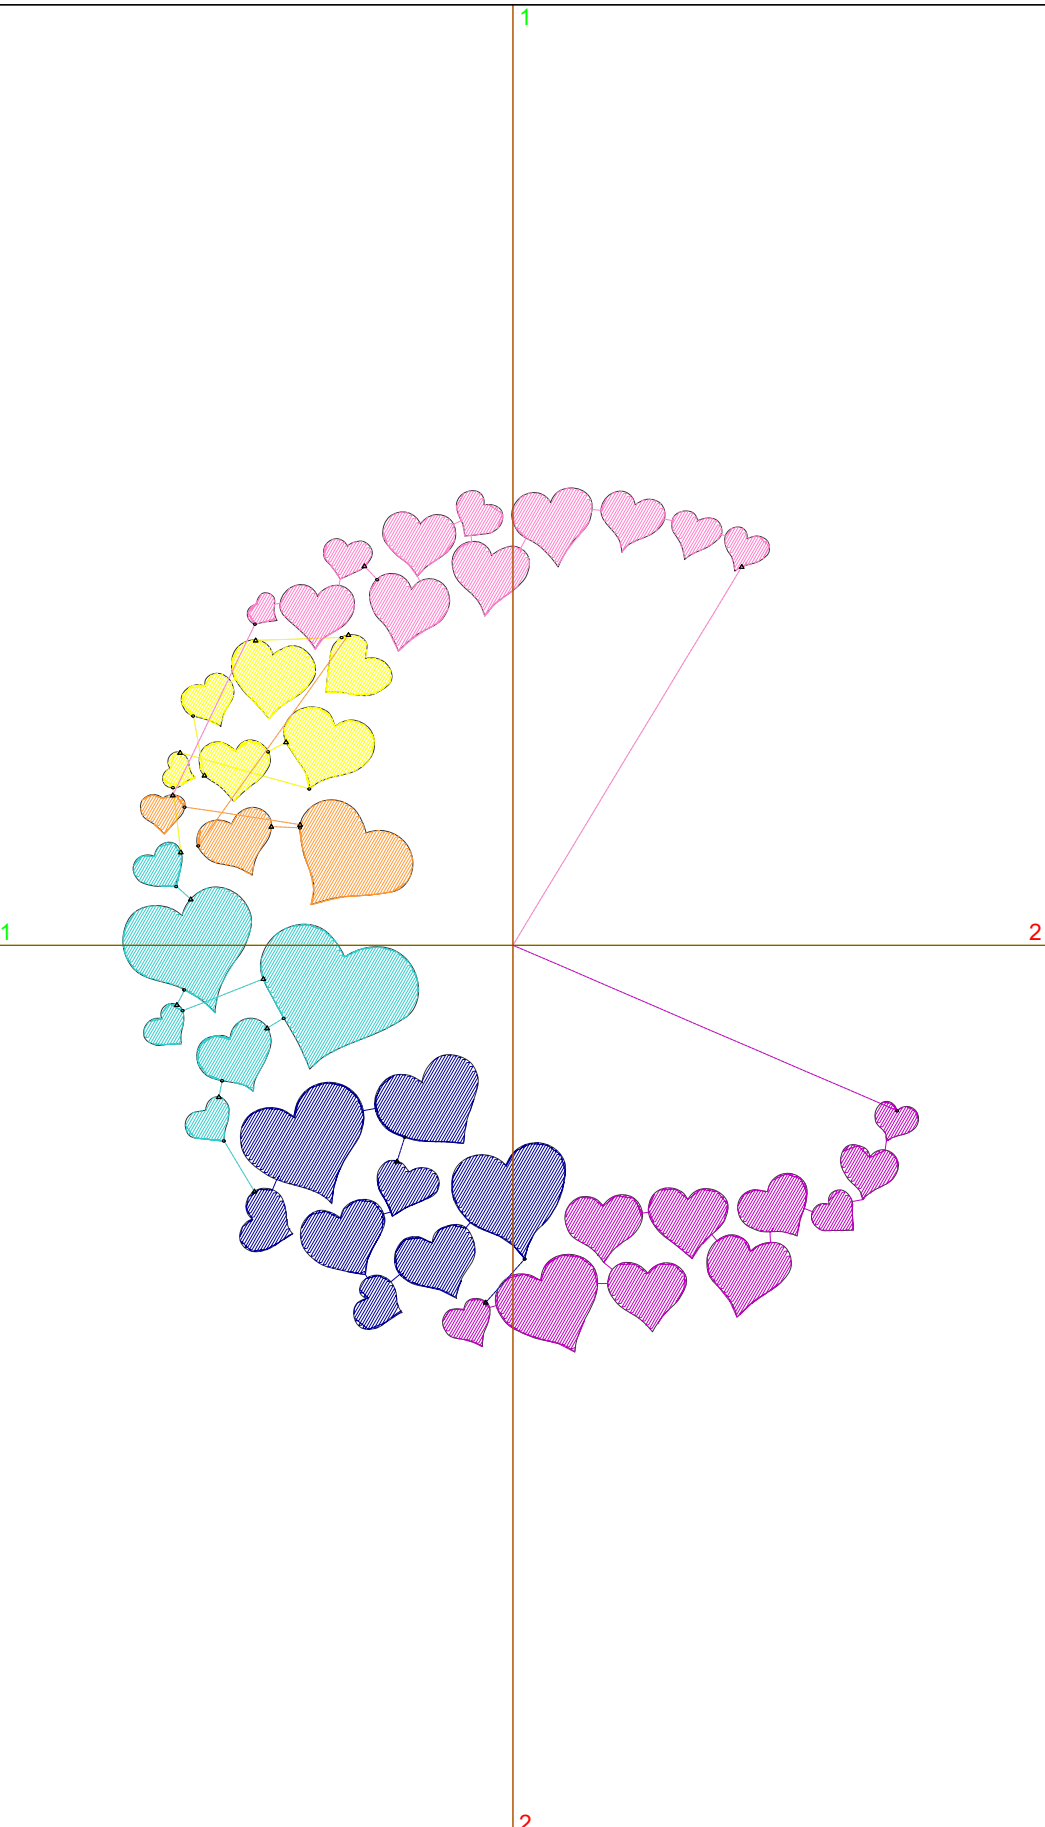

# Production Worksheet

Wilcom EmbroideryStudio - Designing

Design: **3**

Title:

Stitches: 3,621  
 Height: 3.50 in  
 Width: 3.22 in  
 Colors: 6  
 Colorway: Colorway 1  
 Zoom: 1:1

Machine format: Tajima  
 Color changes: 5  
 Stops: 6  
 Trims: 15  
 Appliqués: 0  
 Left: 39.9 mm  
 Right: 41.9 mm  
 Up: 47.8 mm  
 Down: 41.1 mm  
 EndX: 0.00 in  
 EndY: 0.00 in  
 Area 11.27 in<sup>2</sup>  
 Max stitch: 6.6 mm  
 Min stitch: 0.0 mm  
 Max jump: 6.6 mm  
 Total thread: 52.54ft  
 Total bobbin: 15.89ft

Stop Sequence:

#	N#	Color	St.	Code	Name	Chart
1.	6		744	6	Dark Magenta	Default
2.	10		838	10	Dark Blue	Default
3.	5		626	5	Aqua	Default
4.	4		468	4	Yellow	Default
5.	12		294	12	Orange	Default
6.	15		649	15	Pink	Default

# Production Worksheet

Wilcom EmbroideryStudio - Designing

Design: **4**

Title:

Stitches: 5,115  
 Height: 4.50 in  
 Width: 4.14 in  
 Colors: 6  
 Colorway: Colorway 1  
 Zoom: 1:1

Machine format: Tajima  
 Color changes: 5  
 Stops: 6  
 Trims: 19  
 Appliqués: 0  
 Left: 51.6 mm  
 Right: 53.6 mm  
 Up: 60.4 mm  
 Down: 53.8 mm  
 EndX: 0.00 in  
 EndY: 0.00 in  
 Area: 18.63 in<sup>2</sup>  
 Max stitch: 8.6 mm  
 Min stitch: 0.0 mm  
 Max jump: 7.0 mm  
 Total thread: 78.33ft  
 Total bobbin: 25.36ft

Stop Sequence:

#	N#	Color	St.	Code	Name	Chart
1.	6		1,047	6	Dark Magenta	Default
2.	10		1,177	10	Dark Blue	Default
3.	5		918	5	Aqua	Default
4.	4		638	4	Yellow	Default
5.	12		400	12	Orange	Default
6.	15		933	15	Pink	Default