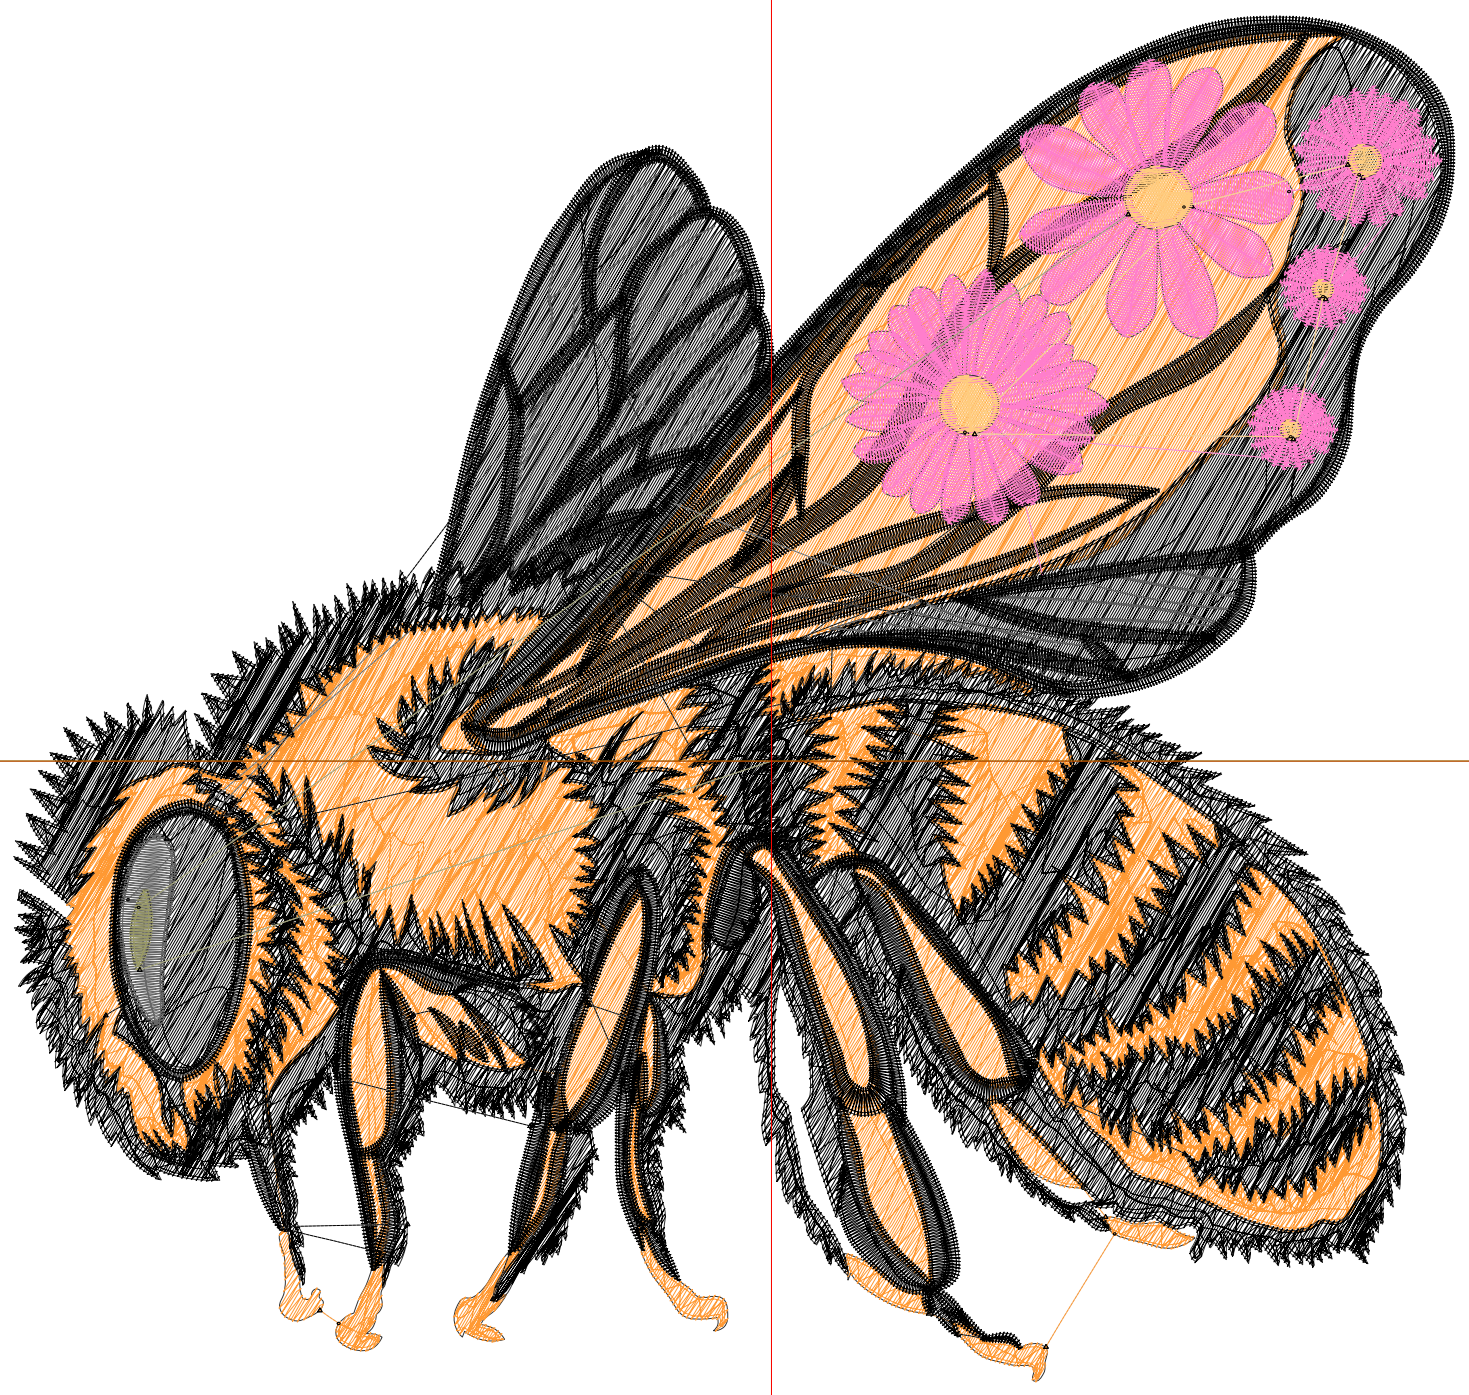

Stop Sequence:

#	N#	Color	St.	Code	Name	Chart
1.	12		9,537	12	Orange	Default
2.	8		11,628	8	Black	Default
3.	18		534	18	Grey	Default
4.	8		9,269	8	Black	Default
5.	15		3,261	15	Pink	Default
6.	16		184	16	Sand	Default
7.	19		55	19	Khaki	Default

Stop Sequence:

#	N#	Color	St.	Code	Name	Chart
1.	12		19,874	12	Orange	Default
2.	8		23,348	8	Black	Default
3.	18		830	18	Grey	Default
4.	8		18,039	8	Black	Default
5.	15		5,731	15	Pink	Default
6.	16		289	16	Sand	Default
7.	19		94	19	Khaki	Default

# Production Worksheet

Wilcom EmbroideryStudio - Designing

Design: **7**

Title:

Stitches: 80,461  
Height: 7.12 in  
Width: 7.50 in  
Colors: 6  
Colorway: Colorway 1  
Zoom: 1:1

# Production Worksheet

Wilcom EmbroideryStudio - Designing

Design: **7**

Title:

Stitches: 80,461  
 Height: 7.12 in  
 Width: 7.50 in  
 Colors: 6  
 Colorway: Colorway 1  
 Zoom: 1:1

Machine format: Tajima  
 Color changes: 6  
 Stops: 7  
 Trims: 69  
 Appliqués: 0  
 Left: 100.1 mm  
 Right: 90.4 mm  
 Up: 98.6 mm  
 Down: 82.1 mm  
 EndX: 0.00 in  
 EndY: 0.00 in  
 Area 53.39 in<sup>2</sup>  
 Max stitch: 12.0 mm  
 Min stitch: 0.0 mm  
 Max jump: 7.0 mm  
 Total thread: 1288.04ft  
 Total bobbin: 449.06ft