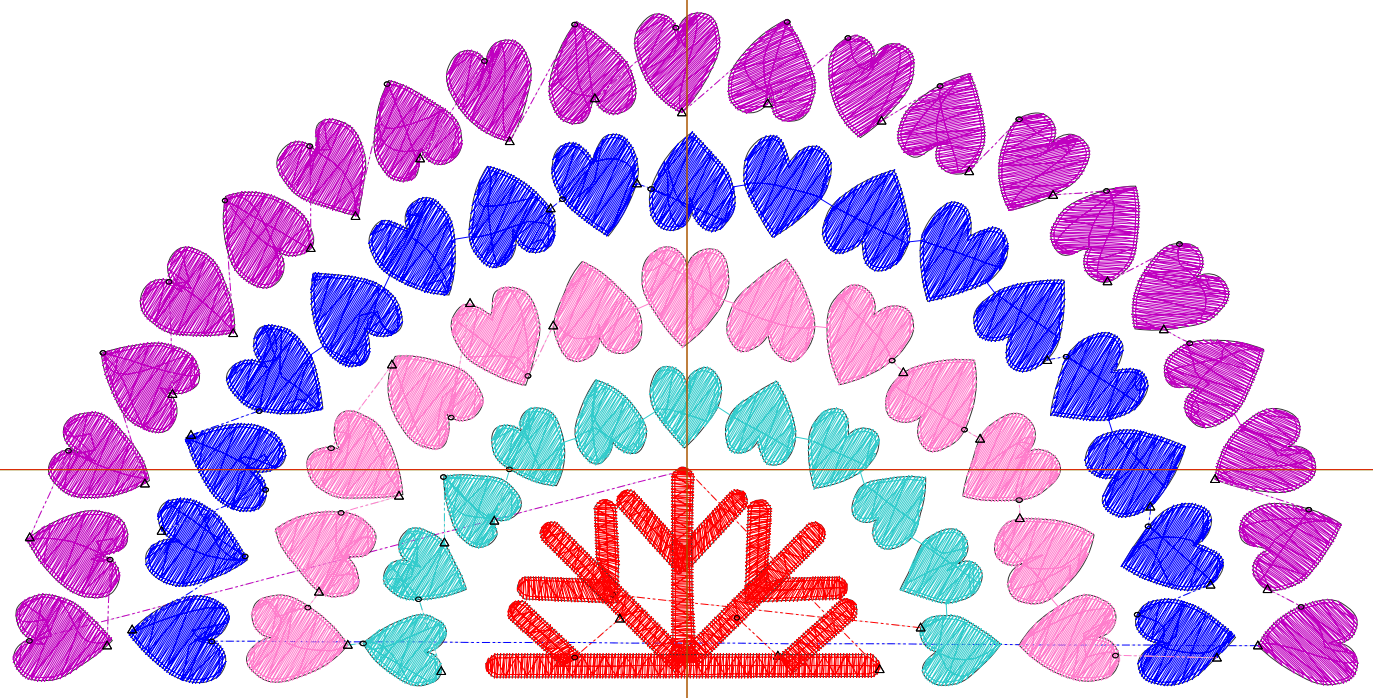

Wilcom EmbroideryStudio - Designing

RAINBOW HEART 7 INCH

Design: **Rainbow Heart 7 inch**

Title:

Height: 3.51 in
Width: 7.00 in
Colors: 5
Colorway: Colorway 1
Zoom: 1:1

Product type:
Product:
Total qty:
Product colors:
Position:

Stitches: 19,882
Height: 3.51 in
Width: 7.00 in
Colors: 5
Colorway: Colorway 1
Zoom: 1:1

Production Worksheet

Wilcom EmbroideryStudio - Designing

RAINBOW HEART 7 INCH

Design: **Rainbow Heart 7 inch**

Title: