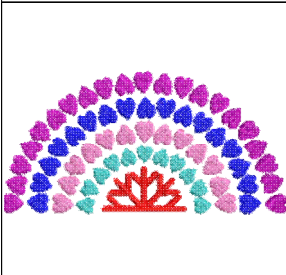

Stitches: 10,063
 Height: 2.01 in
 Width: 4.00 in
 Colors: 5
 Colorway: Colorway 1
 Zoom: 1:1

Machine format: Tajima
 Color changes: 4
 Stops: 5
 Trims: 39
 Appliqués: 0
 Left: 51.0 mm
 Right: 50.7 mm
 Up: 41.4 mm
 Down: 9.6 mm
 EndX: 0.00 in
 EndY: 0.00 in
 Area: 8.05 in²
 Max stitch: 7.1 mm
 Min stitch: 0.1 mm
 Max jump: 6.6 mm
 Total thread: 141.42ft
 Total bobbin: 43.70ft

Stop Sequence:

#	N#	Color	St.	Code	Name	Chart
1.	6		3,087	6	Dark Magenta	Default
2.	2		2,309	2	Blue	Default
3.	15		1,783	15	Pink	Default
4.	5		1,191	5	Aqua	Default
5.	3		1,691	3	Red	Default

Approval Sheet

Wilcom EmbroideryStudio - Designing

RAINBOW HEART 5 INCH

Design: **Rainbow Heart 5 inch**

Title:

Height: 2.51 in
Width: 5.00 in
Colors: 5
Colorway: Colorway 1
Zoom: 1:1

Product type:
Product:
Total qty:
Product colors:
Position: