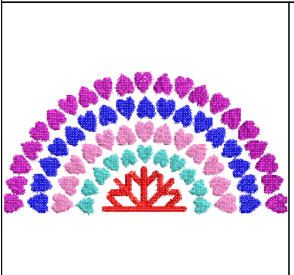

Stitches: 13,014
 Height: 2.51 in
 Width: 5.00 in
 Colors: 5
 Colorway: Colorway 1
 Zoom: 1:1

Machine format: Tajima
 Color changes: 4
 Stops: 5
 Trims: 37
 Appliqués: 0
 Left: 63.7 mm
 Right: 63.4 mm
 Up: 47.8 mm
 Down: 16.0 mm
 EndX: 0.00 in
 EndY: 0.00 in
 Area: 12.56 in²
 Max stitch: 8.9 mm
 Min stitch: 0.0 mm
 Max jump: 6.9 mm
 Total thread: 196.19ft
 Total bobbin: 64.69ft

Stop Sequence:

#	N#	Color	St.	Code	Name	Chart
1.	6		4,015	6	Dark Magenta	Default
2.	2		3,066	2	Blue	Default
3.	15		2,340	15	Pink	Default
4.	5		1,521	5	Aqua	Default
5.	3		2,070	3	Red	Default

Approval Sheet

Wilcom EmbroideryStudio - Designing

RAINBOW HEART 6 INCH

Design: **Rainbow Heart 6 inch**

Title:

Height: 3.01 in
Width: 6.01 in
Colors: 5
Colorway: Colorway 1
Zoom: 1:1

Product type:
Product:
Total qty:
Product colors:
Position: