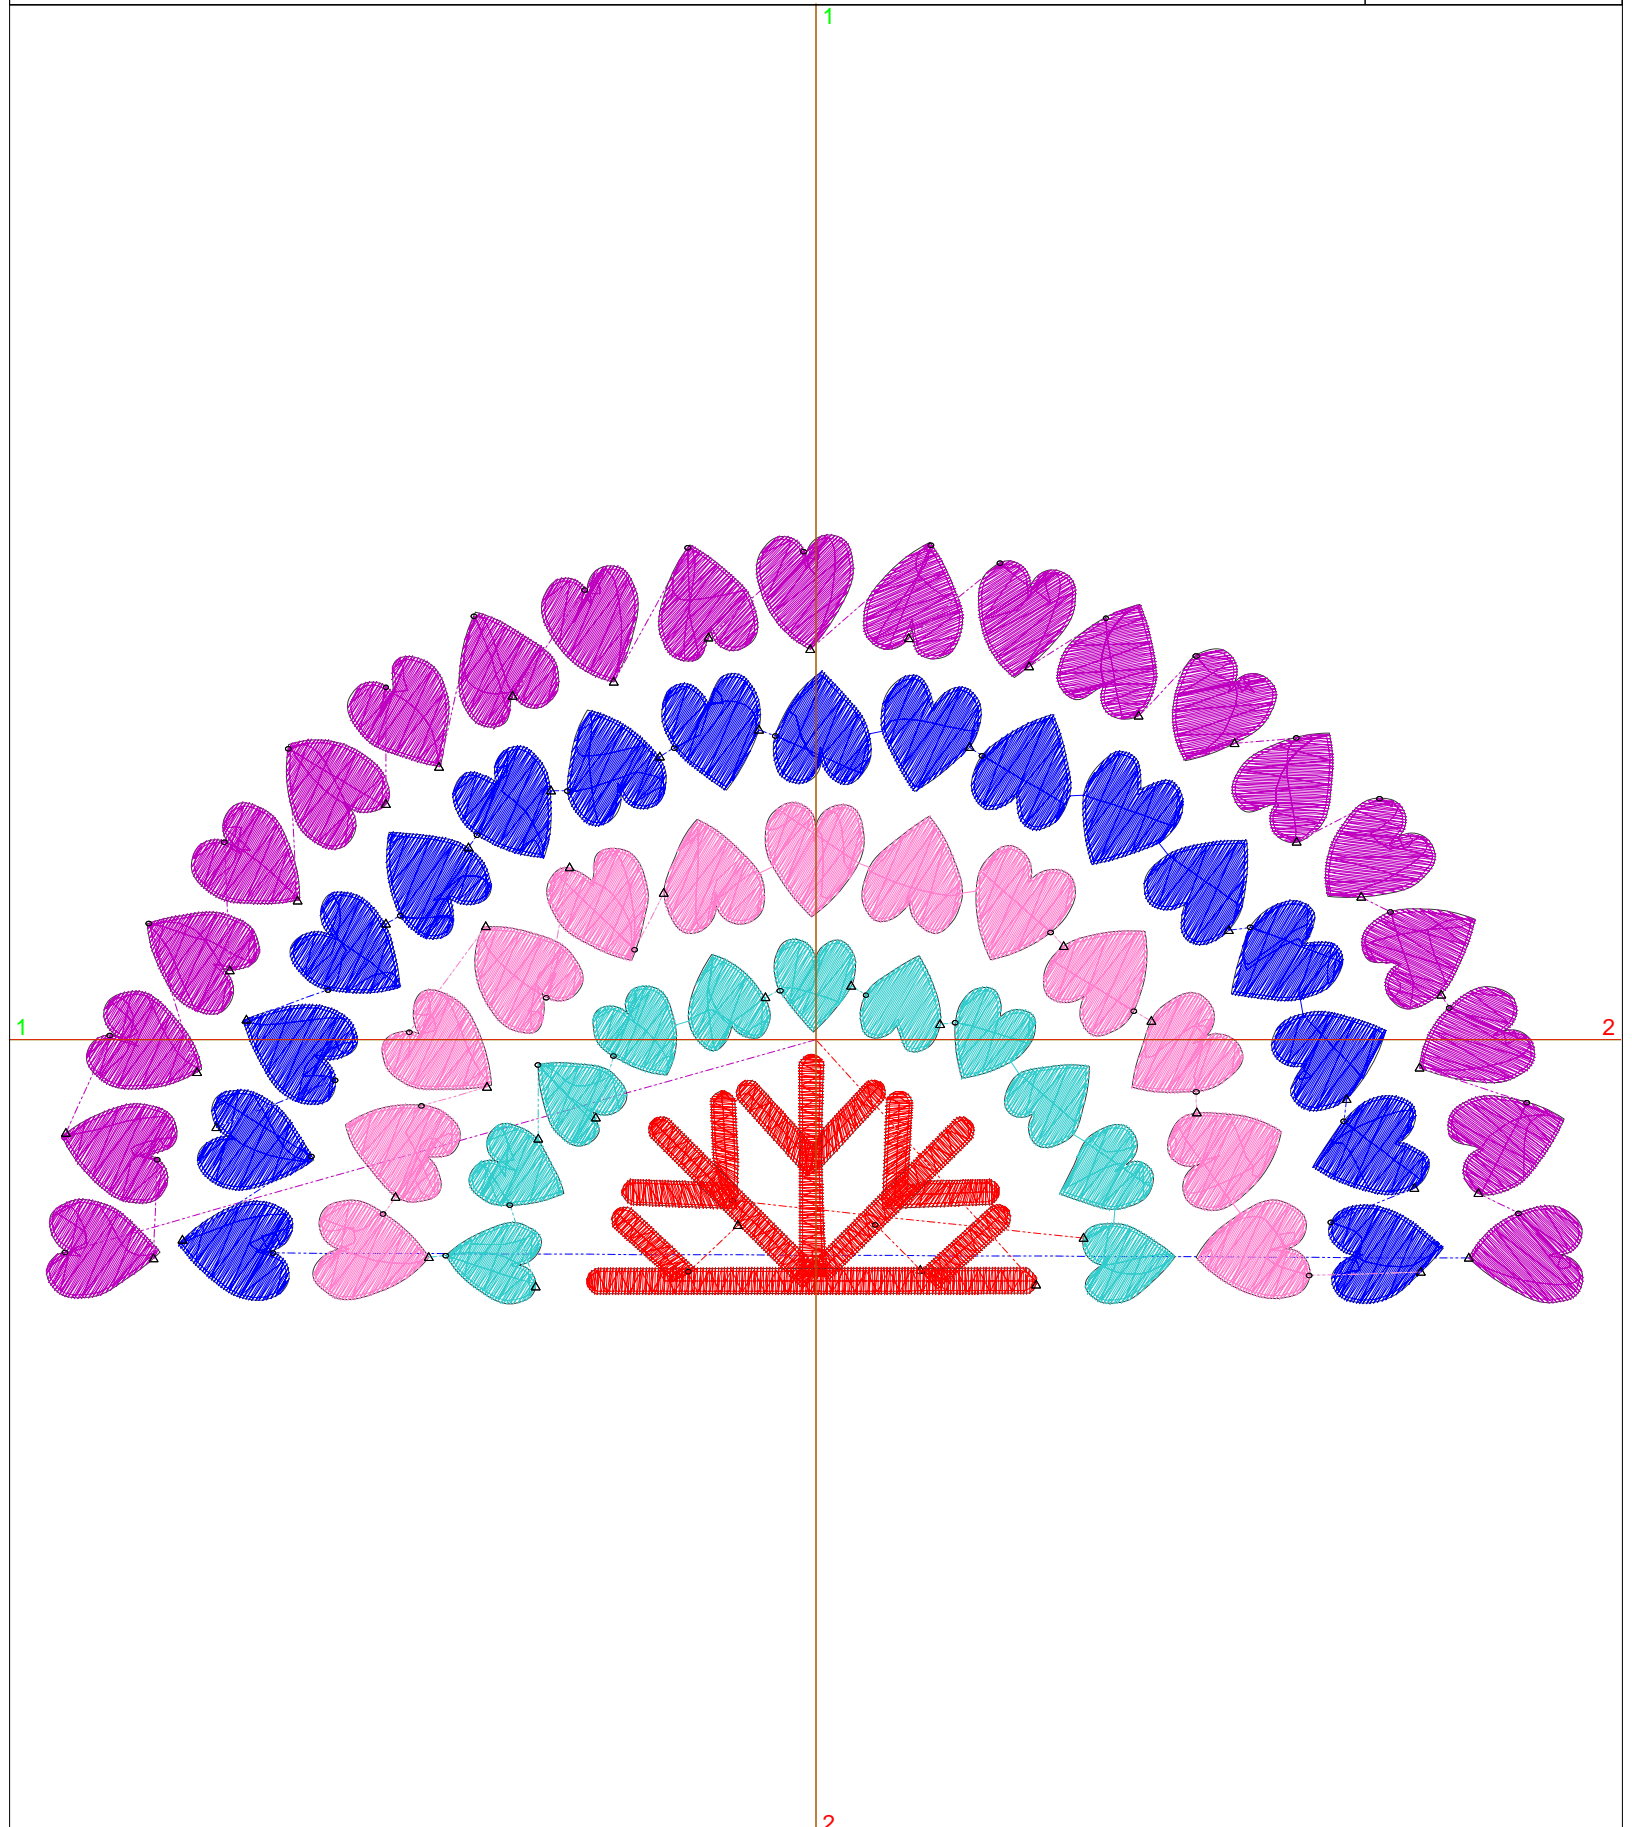

Wilcom EmbroideryStudio - Designing

RAINBOW HEART 8 INCH

Design: **Rainbow Heart 8 inch**

Title:

Height: 4.01 in
Width: 8.01 in
Colors: 5
Colorway: Colorway 1
Zoom: 1:1

Product type:
Product:
Total qty:
Product colors:
Position:

Stitches: 23,809
Height: 4.01 in
Width: 8.01 in
Colors: 5
Colorway: Colorway 1
Zoom: 1:1

Production Worksheet

Wilcom EmbroideryStudio - Designing

RAINBOW HEART 8 INCH

Design: **Rainbow Heart 8 inch**

Title: