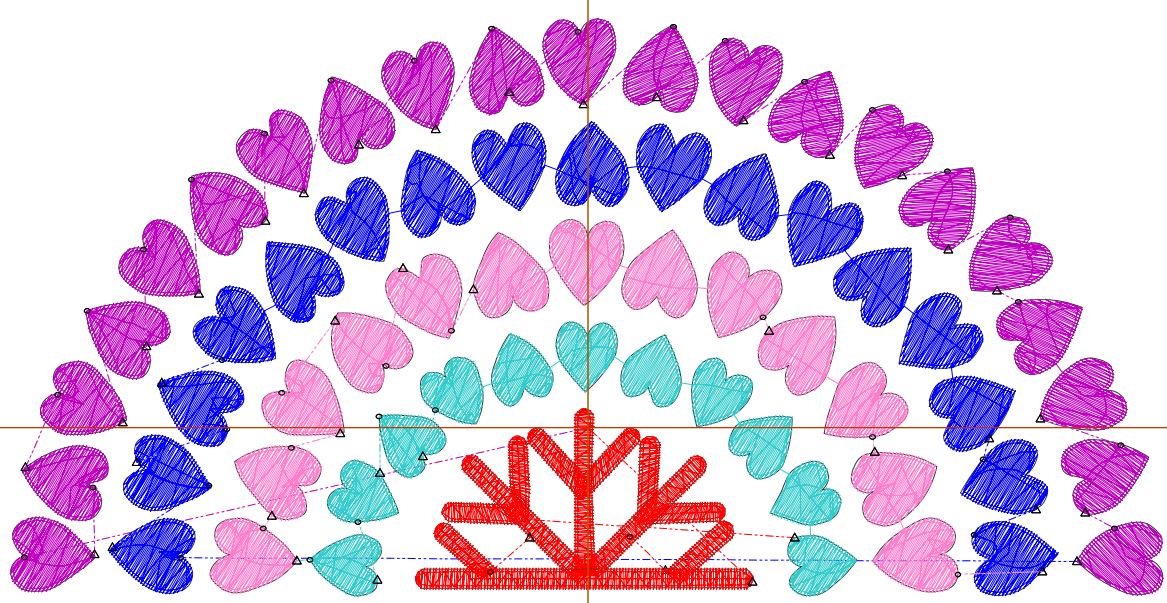

Wilcom EmbroideryStudio - Designing

RAINBOW HEART 6 INCH

Design: **Rainbow Heart 6 inch**

Title:

Height: 3.01 in
Width: 6.01 in
Colors: 5
Colorway: Colorway 1
Zoom: 1:1

Product type:
Product:
Total qty:
Product colors:
Position:

Terms and Conditions:

Approved By:

Date:

Production Worksheet

Wilcom EmbroideryStudio - Designing

RAINBOW HEART 6 INCH

Design: **Rainbow Heart 6 inch**

Title:

Stitches: 16,220
Height: 3.01 in
Width: 6.01 in
Colors: 5
Colorway: Colorway 1
Zoom: 1:1

Production Worksheet

Wilcom EmbroideryStudio - Designing

RAINBOW HEART 6 INCH

Design: **Rainbow Heart 6 inch**

Title: