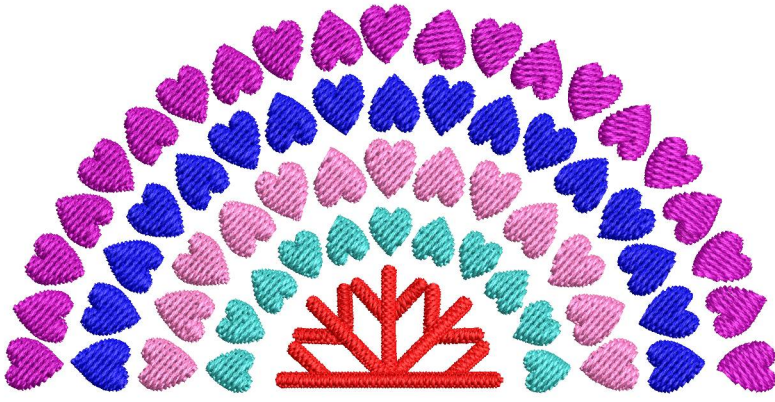

Stitches: 7,405
 Height: 1.51 in
 Width: 3.01 in
 Colors: 5
 Colorway: Colorway 1
 Zoom: 1:1

Machine format: Tajima
 Color changes: 4
 Stops: 5
 Trims: 37
 Appliqués: 0
 Left: 38.3 mm
 Right: 38.0 mm
 Up: 35.1 mm
 Down: 3.3 mm
 EndX: 0.00 in
 EndY: 0.00 in
 Area: 4.54 in²
 Max stitch: 6.6 mm
 Min stitch: 0.0 mm
 Max jump: 6.6 mm
 Total thread: 94.96ft
 Total bobbin: 26.50ft

Stop Sequence:

#	N#	Color	St.	Code	Name	Chart
1.	6		2,293	6	Dark Magenta	Default
2.	2		1,662	2	Blue	Default
3.	15		1,270	15	Pink	Default
4.	5		853	5	Aqua	Default
5.	3		1,325	3	Red	Default

Approval Sheet

Wilcom EmbroideryStudio - Designing

RAINBOW HEART 4 INCH

Design: **Rainbow Heart 4 inch**

Title:

Height: 2.01 in
Width: 4.00 in
Colors: 5
Colorway: Colorway 1
Zoom: 1:1

Product type:
Product:
Total qty:
Product colors:
Position: