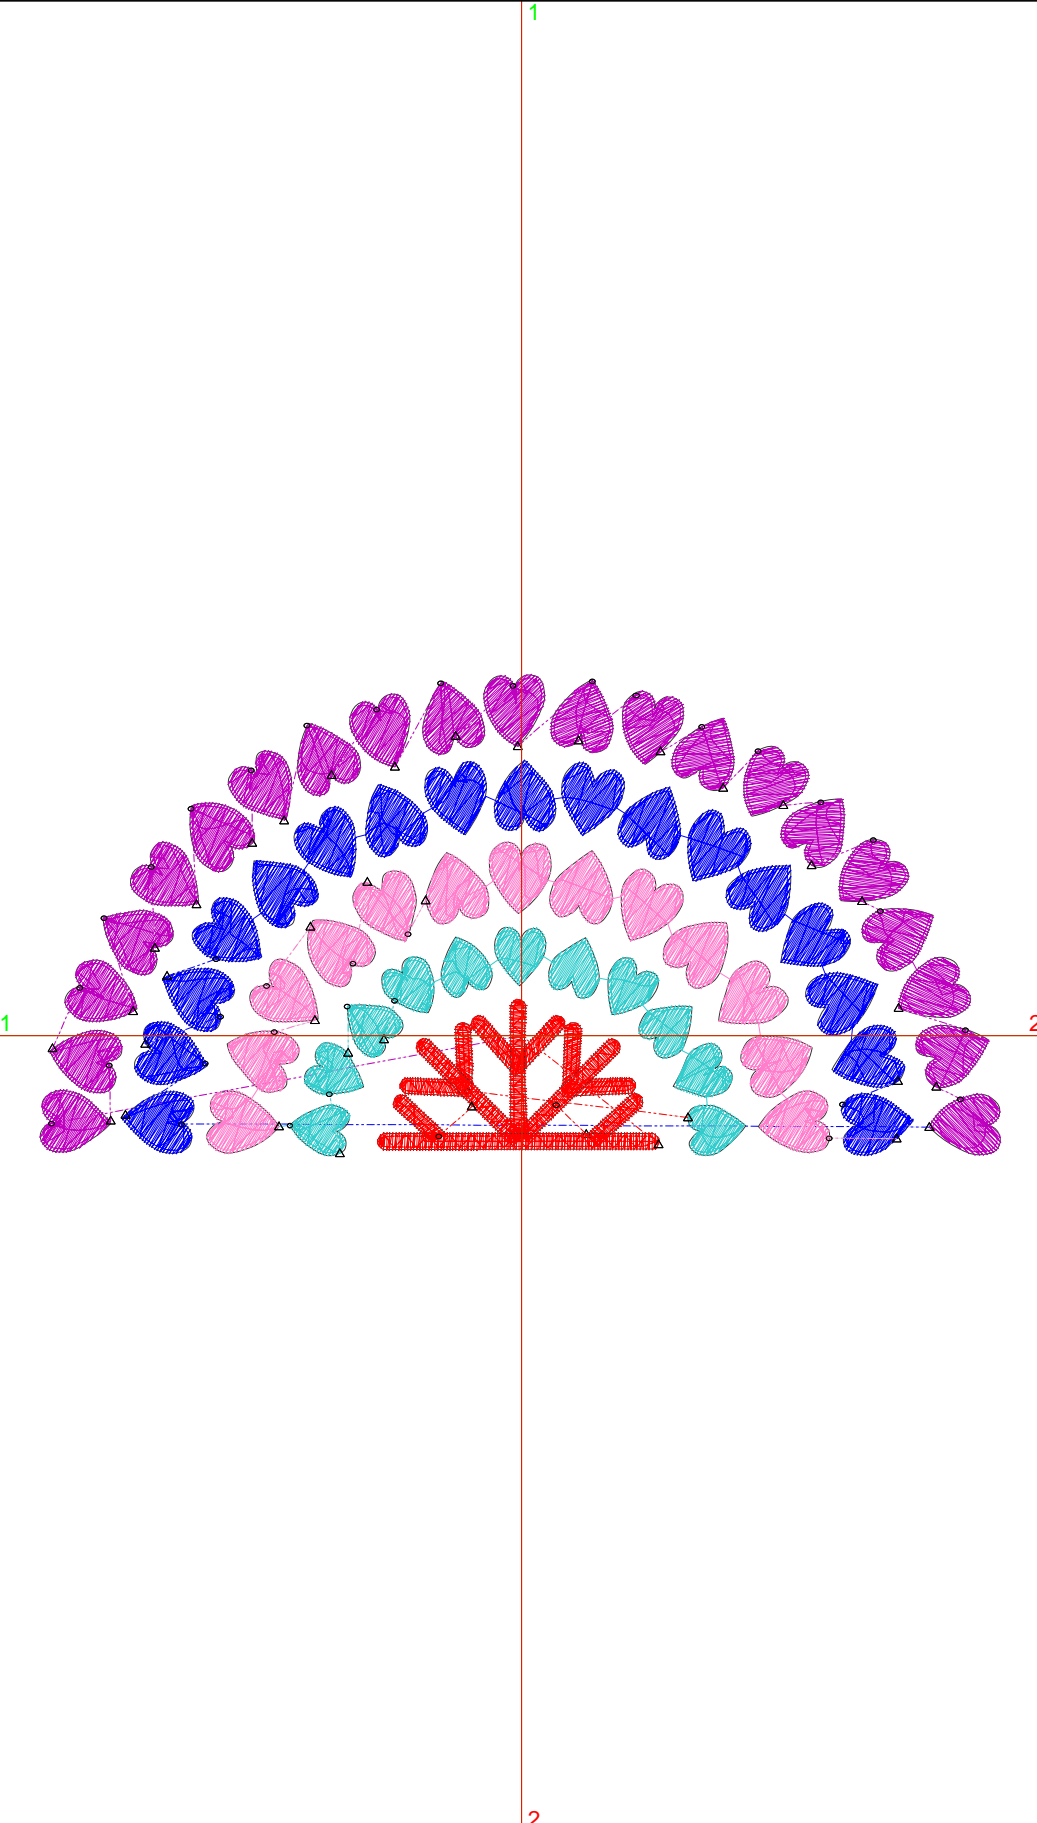

Production Worksheet

Wilcom EmbroideryStudio - Designing

RAINBOW HEART 5 INCH

Design: **Rainbow Heart 5 inch**

Title:

Stitches: 13,014
Height: 2.51 in
Width: 5.00 in
Colors: 5
Colorway: Colorway 1
Zoom: 1:1

Machine format: Tajima
Color changes: 4
Stops: 5
Trims: 37
Appliqués: 0
Left: 63.7 mm
Right: 63.4 mm
Up: 47.8 mm
Down: 16.0 mm
EndX: 0.00 in
EndY: 0.00 in
Area: 12.56 in²
Max stitch: 8.9 mm
Min stitch: 0.0 mm
Max jump: 6.9 mm
Total thread: 196.19ft
Total bobbin: 64.69ft

Stop Sequence:

#	N#	Color	St.	Code	Name	Chart
1.	6		4,015	6	Dark Magenta	Default
2.	2		3,066	2	Blue	Default
3.	15		2,340	15	Pink	Default
4.	5		1,521	5	Aqua	Default
5.	3		2,070	3	Red	Default