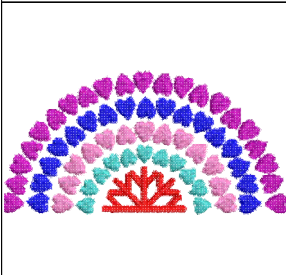

Approval Sheet

Wilcom EmbroideryStudio - Designing

RAINBOW HEART 3 INCH

Design: **Rainbow Heart 3 inch**

Title:

Height: 1.51 in
Width: 3.01 in
Colors: 5
Colorway: Colorway 1
Zoom: 1:1

Product type:
Product:
Total qty:
Product colors:
Position:

Stitches: 7,405
 Height: 1.51 in
 Width: 3.01 in
 Colors: 5
 Colorway: Colorway 1
 Zoom: 1:1

Machine format: Tajima
 Color changes: 4
 Stops: 5
 Trims: 37
 Appliqués: 0
 Left: 38.3 mm
 Right: 38.0 mm
 Up: 35.1 mm
 Down: 3.3 mm
 EndX: 0.00 in
 EndY: 0.00 in
 Area: 4.54 in²
 Max stitch: 6.6 mm
 Min stitch: 0.0 mm
 Max jump: 6.6 mm
 Total thread: 94.96ft
 Total bobbin: 26.50ft

Stop Sequence:

#	N#	Color	St.	Code	Name	Chart
1.	6		2,293	6	Dark Magenta	Default
2.	2		1,662	2	Blue	Default
3.	15		1,270	15	Pink	Default
4.	5		853	5	Aqua	Default
5.	3		1,325	3	Red	Default

Approval Sheet

Wilcom EmbroideryStudio - Designing

RAINBOW HEART 4 INCH

Design: **Rainbow Heart 4 inch**

Title:

Height: 2.01 in
Width: 4.00 in
Colors: 5
Colorway: Colorway 1
Zoom: 1:1

Product type:
Product:
Total qty:
Product colors:
Position: