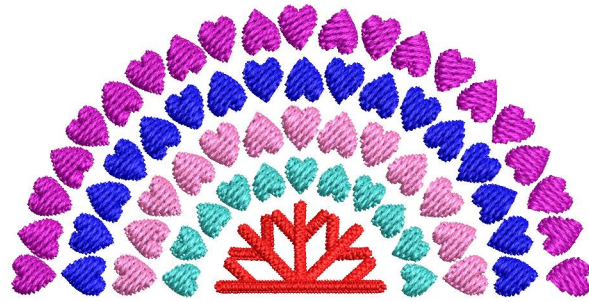

Approval Sheet

Wilcom EmbroideryStudio - Designing

RAINBOW HEART 3 INCH

Design: **Rainbow Heart 3 inch**

Title:

Height: 1.51 in
Width: 3.01 in
Colors: 5
Colorway: Colorway 1
Zoom: 1:1

Product type:
Product:
Total qty:
Product colors:
Position:

Terms and Conditions:

Approved By:

Date:

Production Worksheet

Wilcom EmbroideryStudio - Designing

RAINBOW HEART 3 INCH

Design: **Rainbow Heart 3 inch**

Title:

Stitches: 7,405
 Height: 1.51 in
 Width: 3.01 in
 Colors: 5
 Colorway: Colorway 1
 Zoom: 1:1

Machine format: Tajima
 Color changes: 4
 Stops: 5
 Trims: 37
 Appliqués: 0
 Left: 38.3 mm
 Right: 38.0 mm
 Up: 35.1 mm
 Down: 3.3 mm
 EndX: 0.00 in
 EndY: 0.00 in
 Area: 4.54 in²
 Max stitch: 6.6 mm
 Min stitch: 0.0 mm
 Max jump: 6.6 mm
 Total thread: 94.96ft
 Total bobbin: 26.50ft

Stop Sequence:

#	N#	Color	St.	Code	Name	Chart
1.	6		7,482	6	Dark Magenta	Default
2.	2		5,862	2	Blue	Default
3.	15		4,464	15	Pink	Default
4.	5		2,779	5	Aqua	Default
5.	3		3,220	3	Red	Default