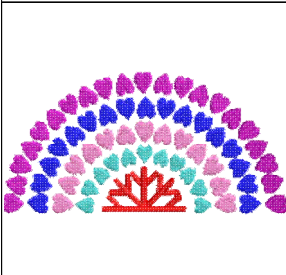

Stitches: 19,882
 Height: 3.51 in
 Width: 7.00 in
 Colors: 5
 Colorway: Colorway 1
 Zoom: 1:1

Machine format: Tajima
 Color changes: 4
 Stops: 5
 Trims: 45
 Appliqués: 0
 Left: 89.1 mm
 Right: 88.8 mm
 Up: 60.5 mm
 Down: 28.7 mm
 EndX: 0.00 in
 EndY: 0.00 in
 Area 24.59 in²
 Max stitch: 6.9 mm
 Min stitch: 0.0 mm
 Max jump: 6.9 mm
 Total thread: 332.58ft
 Total bobbin: 118.80ft

Stop Sequence:

#	N#	Color	St.	Code	Name	Chart
1.	6		6,185	6	Dark Magenta	Default
2.	2		4,825	2	Blue	Default
3.	15		3,729	15	Pink	Default
4.	5		2,336	5	Aqua	Default
5.	3		2,805	3	Red	Default

Approval Sheet

Wilcom EmbroideryStudio - Designing

RAINBOW HEART 8 INCH

Design: **Rainbow Heart 8 inch**

Title:

Height: 4.01 in
Width: 8.01 in
Colors: 5
Colorway: Colorway 1
Zoom: 1:1

Product type:
Product:
Total qty:
Product colors:
Position: