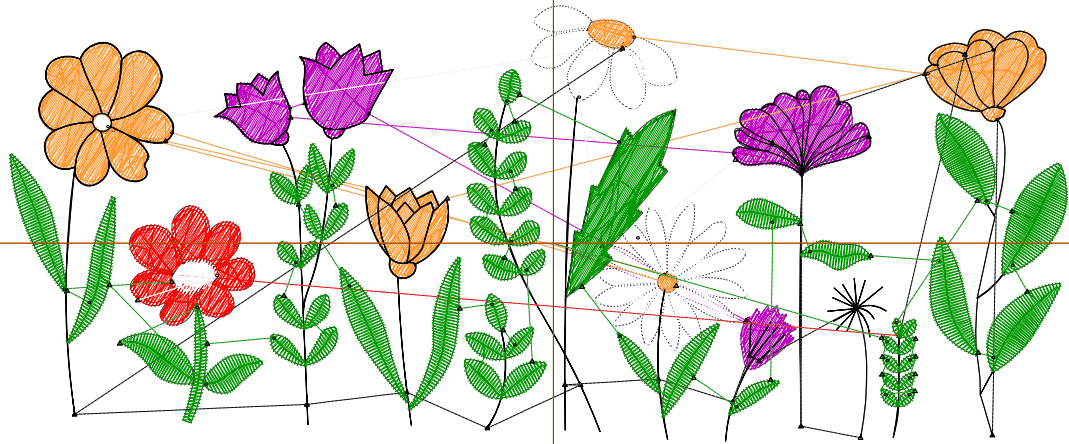

Production Worksheet

Wilcom EmbroideryStudio - Designing

Design: **4**

Title:

Stitches: 7,447
 Height: 1.86 in
 Width: 4.51 in
 Colors: 6
 Colorway: Colorway 1
 Zoom: 1:1

Machine format: Tajima
 Color changes: 6
 Stops: 7
 Trims: 56
 Appliqués: 0
 Left: 59.3 mm
 Right: 55.3 mm
 Up: 26.3 mm
 Down: 20.9 mm
 EndX: 0.00 in
 EndY: 0.00 in
 Area: 8.40 in²
 Max stitch: 11.7 mm
 Min stitch: 0.2 mm
 Max jump: 7.0 mm
 Total thread: 110.65ft
 Total bobbin: 35.25ft

Stop Sequence:

#	N#	Color	St.	Code	Name	Chart
1.	6		875	6	Dark Magenta	Default
2.	9		909	9	White	Default
3.	12		1,132	12	Orange	Default
4.	8		1,198	8	Black	Default
5.	3		522	3	Red	Default
6.	9		71	9	White	Default
7.	1		2,738	1	Dark Green	Default

Production Worksheet

Wilcom EmbroideryStudio - Designing

Design: **5**

Title:

Stitches: 9,212
Height: 2.27 in
Width: 5.51 in
Colors: 6
Colorway: Colorway 1
Zoom: 1:1

Production Worksheet

Wilcom EmbroideryStudio - Designing

Design: **5**

Title:

Stitches: 9,212
 Height: 2.27 in
 Width: 5.51 in
 Colors: 6
 Colorway: Colorway 1
 Zoom: 1:1

Machine format: Tajima
 Color changes: 6
 Stops: 7
 Trims: 63
 Appliqués: 0
 Left: 72.0 mm
 Right: 68.0 mm
 Up: 31.6 mm
 Down: 26.2 mm
 EndX: 0.00 in
 EndY: 0.00 in
 Area 12.53 in²
 Max stitch: 10.5 mm
 Min stitch: 0.2 mm
 Max jump: 7.0 mm
 Total thread: 146.71ft
 Total bobbin: 49.76ft