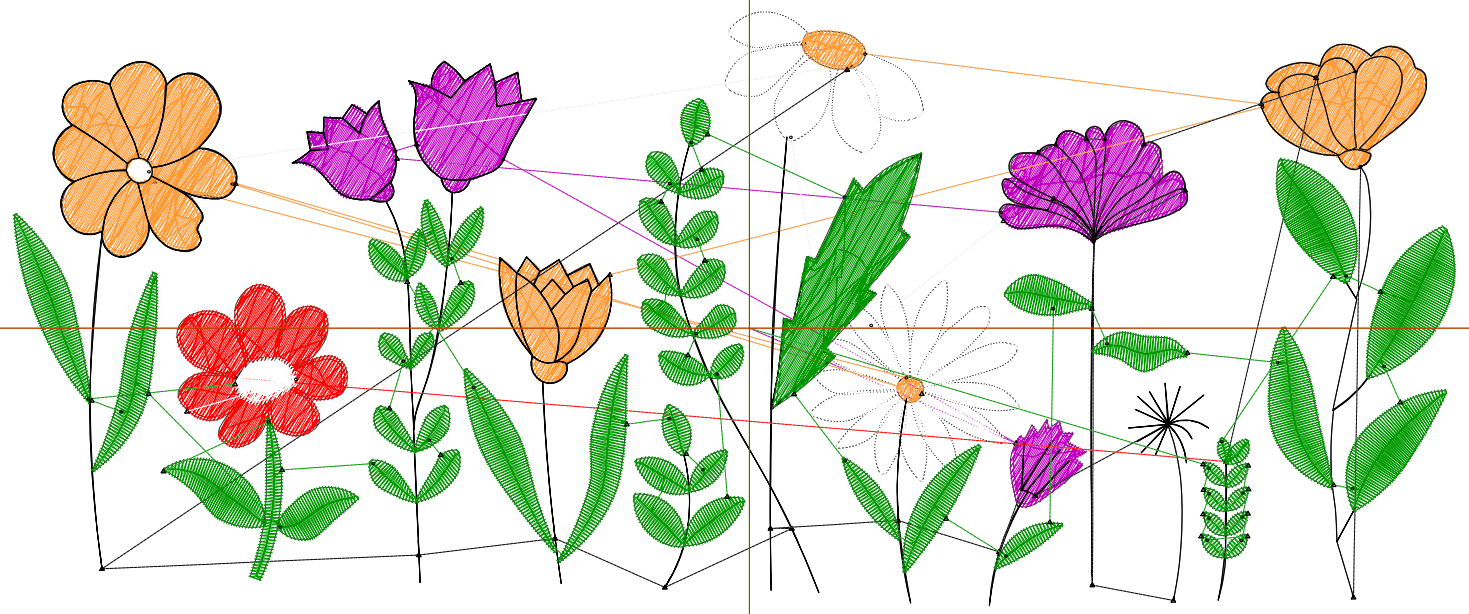

Stop Sequence:

#	N#	Color	St.	Code	Name	Chart
1.	6		1,427	6	Dark Magenta	Default
2.	9		1,323	9	White	Default
3.	12		1,878	12	Orange	Default
4.	8		1,546	8	Black	Default
5.	3		801	3	Red	Default
6.	9		108	9	White	Default
7.	1		3,977	1	Dark Green	Default

Production Worksheet

Wilcom EmbroideryStudio - Designing

Design: **7**

Title:

Stitches: 12,959
Height: 3.10 in
Width: 7.51 in
Colors: 6
Colorway: Colorway 1
Zoom: 1:1

Production Worksheet

Wilcom EmbroideryStudio - Designing

Design: **7**

Title:

Stitches: 12,959
 Height: 3.10 in
 Width: 7.51 in
 Colors: 6
 Colorway: Colorway 1
 Zoom: 1:1

Machine format: Tajima
 Color changes: 6
 Stops: 7
 Trims: 67
 Appliqués: 0
 Left: 97.4 mm
 Right: 93.4 mm
 Up: 42.0 mm
 Down: 36.7 mm
 EndX: 0.00 in
 EndY: 0.00 in
 Area 23.27 in²
 Max stitch: 8.1 mm
 Min stitch: 0.3 mm
 Max jump: 7.0 mm
 Total thread: 232.91ft
 Total bobbin: 86.27ft