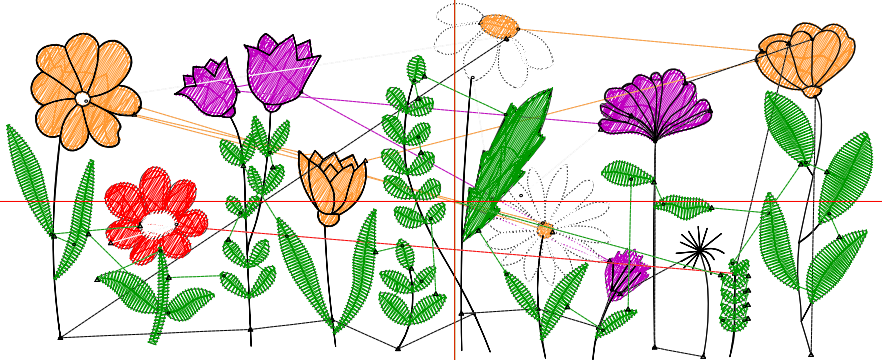

Production Worksheet

Wilcom EmbroideryStudio - Designing

Design: **3**

Title:

Stitches: 5,822
 Height: 1.45 in
 Width: 3.51 in
 Colors: 6
 Colorway: Colorway 1
 Zoom: 1:1

Machine format: Tajima
 Color changes: 6
 Stops: 7
 Trims: 49
 Appliqués: 0
 Left: 46.6 mm
 Right: 42.6 mm
 Up: 21.1 mm
 Down: 15.7 mm
 EndX: 0.00 in
 EndY: 0.00 in
 Area: 5.09 in²
 Max stitch: 9.1 mm
 Min stitch: 0.0 mm
 Max jump: 6.8 mm
 Total thread: 79.94ft
 Total bobbin: 23.37ft

Stop Sequence:

#	N#	Color	St.	Code	Name	Chart
1.	6		649	6	Dark Magenta	Default
2.	9		727	9	White	Default
3.	12		830	12	Orange	Default
4.	8		1,029	8	Black	Default
5.	3		398	3	Red	Default
6.	9		56	9	White	Default
7.	1		2,131	1	Dark Green	Default

Production Worksheet

Wilcom EmbroideryStudio - Designing

Design: **4**

Title:

Stitches: 7,447
 Height: 1.86 in
 Width: 4.51 in
 Colors: 6
 Colorway: Colorway 1
 Zoom: 1:1

Machine format: Tajima
 Color changes: 6
 Stops: 7
 Trims: 56
 Appliqués: 0
 Left: 59.3 mm
 Right: 55.3 mm
 Up: 26.3 mm
 Down: 20.9 mm
 EndX: 0.00 in
 EndY: 0.00 in
 Area: 8.40 in²
 Max stitch: 11.7 mm
 Min stitch: 0.2 mm
 Max jump: 7.0 mm
 Total thread: 110.65ft
 Total bobbin: 35.25ft

Stop Sequence:

#	N#	Color	St.	Code	Name	Chart
1.	6		875	6	Dark Magenta	Default
2.	9		909	9	White	Default
3.	12		1,132	12	Orange	Default
4.	8		1,198	8	Black	Default
5.	3		522	3	Red	Default
6.	9		71	9	White	Default
7.	1		2,738	1	Dark Green	Default