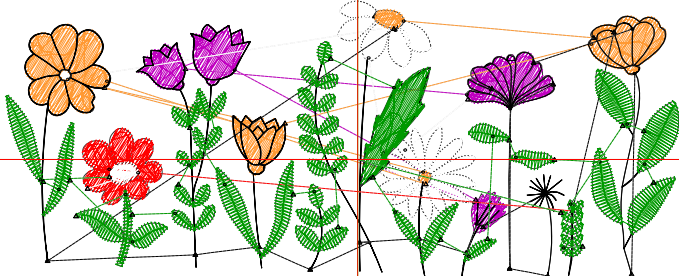

Production Worksheet

Wilcom EmbroideryStudio - Designing

Design: **3**

Title:

Stitches: 5,822
 Height: 1.45 in
 Width: 3.51 in
 Colors: 6
 Colorway: Colorway 1
 Zoom: 1:1

Machine format: Tajima
 Color changes: 6
 Stops: 7
 Trims: 49
 Appliqués: 0
 Left: 46.6 mm
 Right: 42.6 mm
 Up: 21.1 mm
 Down: 15.7 mm
 EndX: 0.00 in
 EndY: 0.00 in
 Area: 5.09 in²
 Max stitch: 9.1 mm
 Min stitch: 0.0 mm
 Max jump: 6.8 mm
 Total thread: 79.94ft
 Total bobbin: 23.37ft

Stop Sequence:

#	N#	Color	St.	Code	Name	Chart
1.	6		649	6	Dark Magenta	Default
2.	9		727	9	White	Default
3.	12		830	12	Orange	Default
4.	8		1,029	8	Black	Default
5.	3		398	3	Red	Default
6.	9		56	9	White	Default
7.	1		2,131	1	Dark Green	Default

Production Worksheet

Wilcom EmbroideryStudio - Designing

Design: **4**

Title:

Stitches: 7,447
 Height: 1.86 in
 Width: 4.51 in
 Colors: 6
 Colorway: Colorway 1
 Zoom: 1:1

Machine format: Tajima
 Color changes: 6
 Stops: 7
 Trims: 56
 Appliqués: 0
 Left: 59.3 mm
 Right: 55.3 mm
 Up: 26.3 mm
 Down: 20.9 mm
 EndX: 0.00 in
 EndY: 0.00 in
 Area: 8.40 in²
 Max stitch: 11.7 mm
 Min stitch: 0.2 mm
 Max jump: 7.0 mm
 Total thread: 110.65ft
 Total bobbin: 35.25ft