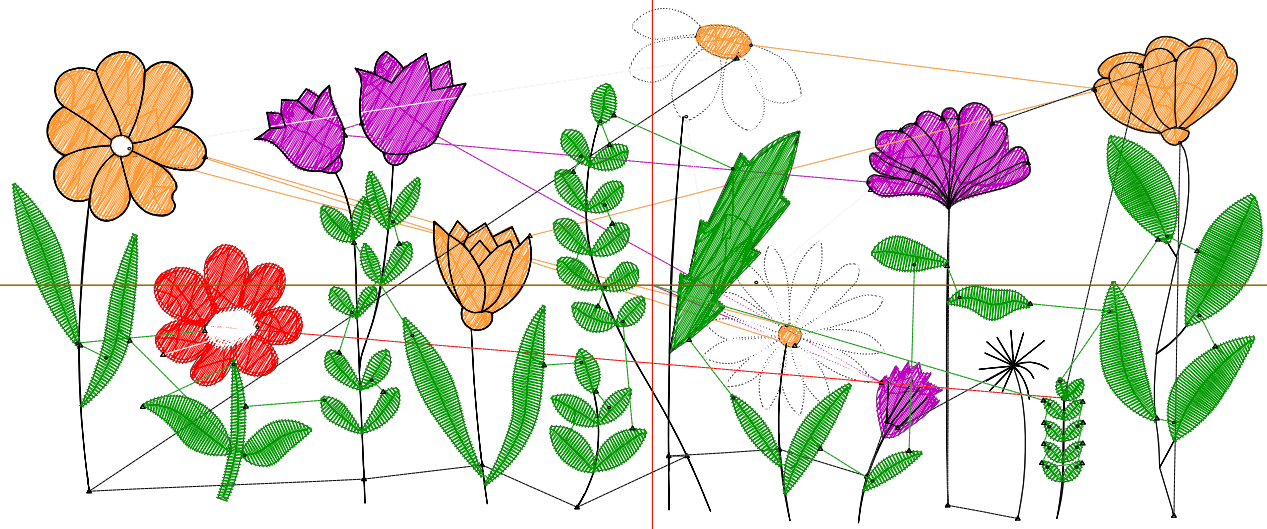

Stop Sequence:

#	N#	Color	St.	Code	Name	Chart
1.	6		1,136	6	Dark Magenta	Default
2.	9		1,122	9	White	Default
3.	12		1,490	12	Orange	Default
4.	8		1,364	8	Black	Default
5.	3		654	3	Red	Default
6.	9		93	9	White	Default
7.	1		3,351	1	Dark Green	Default

Production Worksheet

Wilcom EmbroideryStudio - Designing

Design: **6**

Title:

Stitches: 11,062
Height: 2.69 in
Width: 6.51 in
Colors: 6
Colorway: Colorway 1
Zoom: 1:1

Production Worksheet

Wilcom EmbroideryStudio - Designing

Design: **6**

Title:

Stitches: 11,062
 Height: 2.69 in
 Width: 6.51 in
 Colors: 6
 Colorway: Colorway 1
 Zoom: 1:1

Machine format: Tajima
 Color changes: 6
 Stops: 7
 Trims: 67
 Appliqués: 0
 Left: 84.7 mm
 Right: 80.7 mm
 Up: 36.8 mm
 Down: 31.4 mm
 EndX: 0.00 in
 EndY: 0.00 in
 Area 17.49 in²
 Max stitch: 10.5 mm
 Min stitch: 0.2 mm
 Max jump: 6.9 mm
 Total thread: 187.45ft
 Total bobbin: 66.71ft