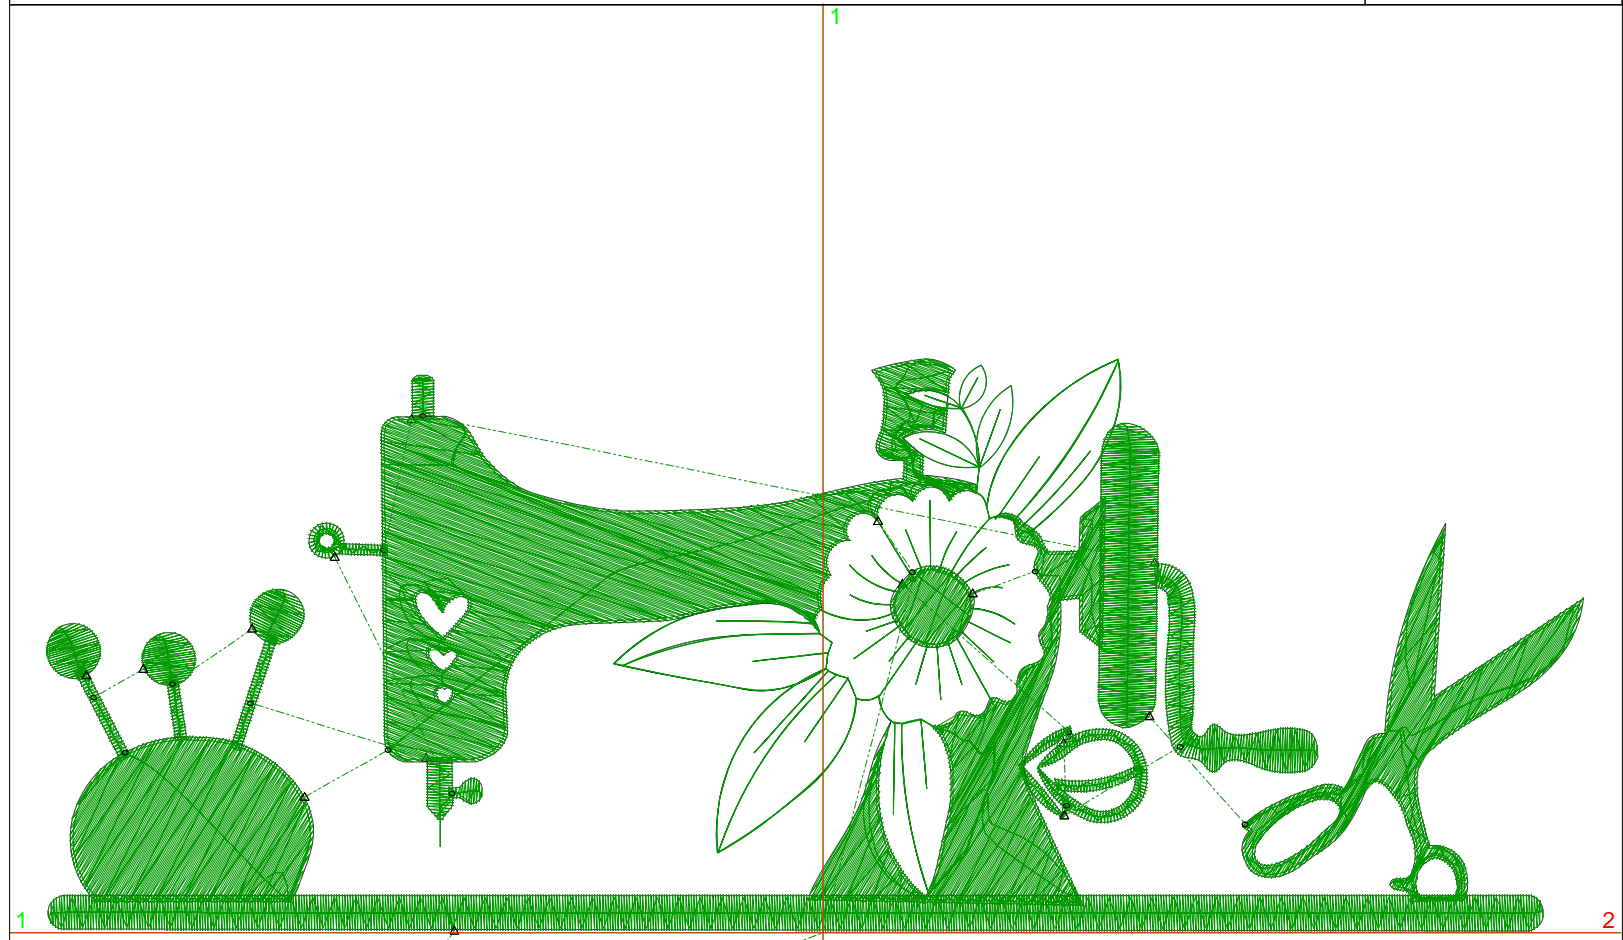

# Production Worksheet

Wilcom EmbroideryStudio - Designing

**\*8 INCH\***

Design: **8 inch**

Title:

Stitches: 18,787  
Height: 5.84 in  
Width: 8.01 in  
Colors: 1  
Colorway: Colorway 1  
Zoom: 1:1