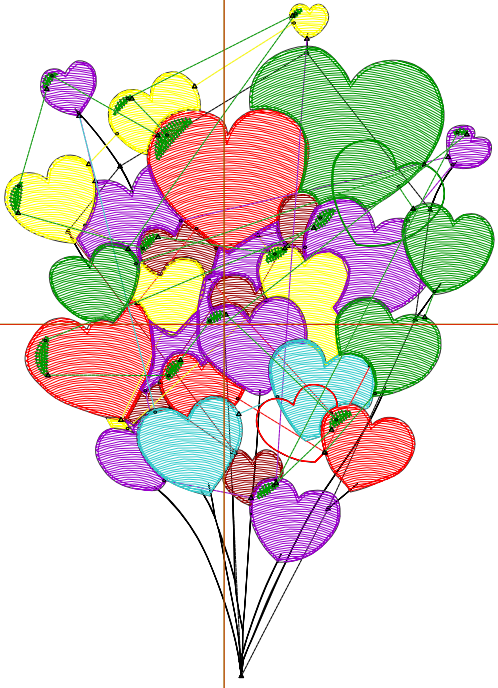

# Production Worksheet

Wilcom EmbroideryStudio - Designing

Design: **3**

Title:

Stitches: 8,322  
 Height: 3.50 in  
 Width: 2.54 in  
 Colors: 7  
 Colorway: Colorway 1  
 Zoom: 1:1

Machine format: Tajima  
 Color changes: 7  
 Stops: 8  
 Trims: 49  
 Appliqués: 0  
 Left: 29.0 mm  
 Right: 35.7 mm  
 Up: 42.3 mm  
 Down: 46.5 mm  
 EndX: 0.00 in  
 EndY: 0.00 in  
 Area: 8.90 in<sup>2</sup>  
 Max stitch: 11.6 mm  
 Min stitch: 0.0 mm  
 Max jump: 6.7 mm  
 Total thread: 113.35ft  
 Total bobbin: 33.26ft

Stop Sequence:

#	N#	Color	St.	Code	Name	Chart
1.	8		275	8	Black	Default
2.	11		635	11	Dark Red	Default
3.	3		1,437	3	Red	Default
4.	4		1,101	4	Yellow	Default
5.	13		2,031	13	Purple	Default
6.	5		613	5	Aqua	Default
7.	3		75	3	Red	Default
8.	1		2,153	1	Dark Green	Default

# Production Worksheet

Wilcom EmbroideryStudio - Designing

Design: **4**

Title:

Stitches: 11,676  
 Height: 4.50 in  
 Width: 3.27 in  
 Colors: 7  
 Colorway: Colorway 1  
 Zoom: 1:1

Machine format: Tajima  
 Color changes: 7  
 Stops: 8  
 Trims: 49  
 Appliqués: 0  
 Left: 38.2 mm  
 Right: 44.9 mm  
 Up: 55.0 mm  
 Down: 59.2 mm  
 EndX: 0.00 in  
 EndY: 0.00 in  
 Area: 14.73 in<sup>2</sup>  
 Max stitch: 9.9 mm  
 Min stitch: 0.0 mm  
 Max jump: 7.0 mm  
 Total thread: 166.22ft  
 Total bobbin: 51.54ft

Stop Sequence:

#	N#	Color	St.	Code	Name	Chart
1.	8	Black	498	8	Black	Default
2.	11	Dark Red	1,692	11	Dark Red	Default
3.	3	Red	4,891	3	Red	Default
4.	4	Yellow	3,342	4	Yellow	Default
5.	13	Purple	6,201	13	Purple	Default
6.	5	Aqua	1,998	5	Aqua	Default
7.	3	Red	113	3	Red	Default
8.	1	Dark Green	6,230	1	Dark Green	Default