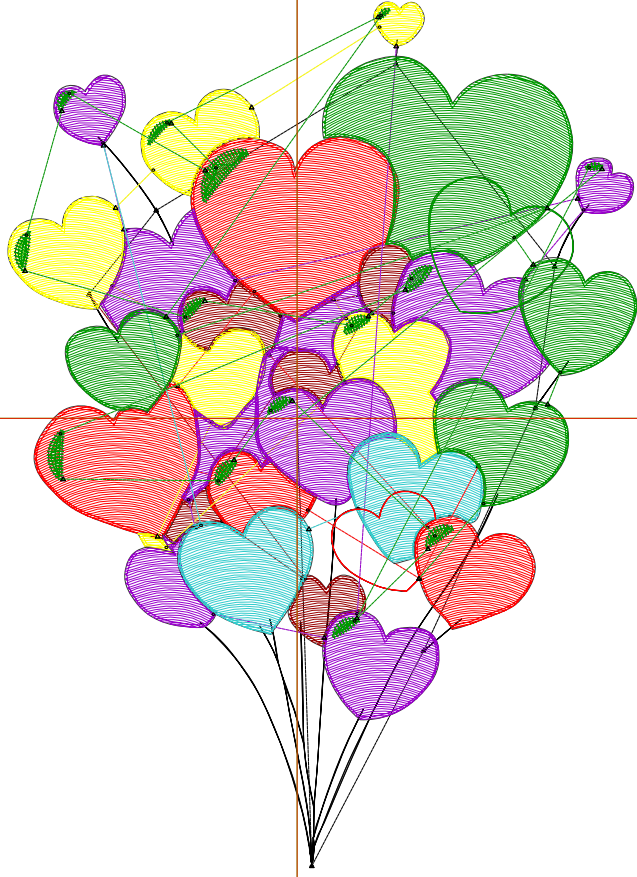

# Production Worksheet

Wilcom EmbroideryStudio - Designing

Design: **3**

Title:

Stitches: 8,322  
 Height: 3.50 in  
 Width: 2.54 in  
 Colors: 7  
 Colorway: Colorway 1  
 Zoom: 1:1

Machine format: Tajima  
 Color changes: 7  
 Stops: 8  
 Trims: 49  
 Appliqués: 0  
 Left: 29.0 mm  
 Right: 35.7 mm  
 Up: 42.3 mm  
 Down: 46.5 mm  
 EndX: 0.00 in  
 EndY: 0.00 in  
 Area: 8.90 in<sup>2</sup>  
 Max stitch: 11.6 mm  
 Min stitch: 0.0 mm  
 Max jump: 6.7 mm  
 Total thread: 113.35ft  
 Total bobbin: 33.26ft

# Production Worksheet

Wilcom EmbroideryStudio - Designing

Design: **4**

Title:

Stitches: 11,676  
 Height: 4.50 in  
 Width: 3.27 in  
 Colors: 7  
 Colorway: Colorway 1  
 Zoom: 1:1

Machine format: Tajima  
 Color changes: 7  
 Stops: 8  
 Trims: 49  
 Appliqués: 0  
 Left: 38.2 mm  
 Right: 44.9 mm  
 Up: 55.0 mm  
 Down: 59.2 mm  
 EndX: 0.00 in  
 EndY: 0.00 in  
 Area: 14.73 in<sup>2</sup>  
 Max stitch: 9.9 mm  
 Min stitch: 0.0 mm  
 Max jump: 7.0 mm  
 Total thread: 166.22ft  
 Total bobbin: 51.54ft

Stop Sequence:

#	N#	Color	St.	Code	Name	Chart
1.	8		333	8	Black	Default
2.	11		850	11	Dark Red	Default
3.	3		2,110	3	Red	Default
4.	4		1,534	4	Yellow	Default
5.	13		2,879	13	Purple	Default
6.	5		898	5	Aqua	Default
7.	3		85	3	Red	Default
8.	1		2,985	1	Dark Green	Default

Stop Sequence:

#	N#	Color	St.	Code	Name	Chart
1.	8	Black	498	8	Black	Default
2.	11	Dark Red	1,692	11	Dark Red	Default
3.	3	Red	4,891	3	Red	Default
4.	4	Yellow	3,342	4	Yellow	Default
5.	13	Purple	6,201	13	Purple	Default
6.	5	Aqua	1,998	5	Aqua	Default
7.	3	Red	113	3	Red	Default
8.	1	Dark Green	6,230	1	Dark Green	Default