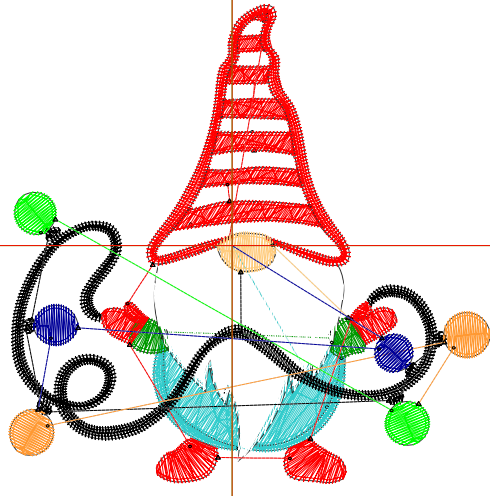

Production Worksheet

Wilcom EmbroideryStudio - Designing

Design: **2**

Title:

Stitches: 6,625
 Height: 2.50 in
 Width: 2.51 in
 Colors: 9
 Colorway: Colorway 1
 Zoom: 1:1

Machine format: Tajima
 Color changes: 8
 Stops: 9
 Trims: 29
 Appliqués: 0
 Left: 29.5 mm
 Right: 34.1 mm
 Up: 31.9 mm
 Down: 31.5 mm
 EndX: 0.00 in
 EndY: 0.00 in
 Area: 6.26 in²
 Max stitch: 10.0 mm
 Min stitch: 0.1 mm
 Max jump: 6.6 mm
 Total thread: 97.01ft
 Total bobbin: 29.97ft

Stop Sequence:

#	N#	Color	St.	Code	Name	Chart
1.	5		1,002	5	Aqua	Default
2.	1		185	1	Dark Green	Default
3.	9		1,822	9	White	Default
4.	3		2,016	3	Red	Default
5.	16		78	16	Sand	Default
6.	8		1,105	8	Black	Default
7.	7		138	7	Green	Default
8.	12		145	12	Orange	Default
9.	10		132	10	Dark Blue	Default

Production Worksheet

Wilcom EmbroideryStudio - Designing

Design: **3**

Title:

Stitches: 9,759
 Height: 3.49 in
 Width: 3.51 in
 Colors: 9
 Colorway: Colorway 1
 Zoom: 1:1

Machine format: Tajima
 Color changes: 8
 Stops: 9
 Trims: 38
 Appliqués: 0
 Left: 42.2 mm
 Right: 46.8 mm
 Up: 44.6 mm
 Down: 44.1 mm
 EndX: 0.00 in
 EndY: 0.00 in
 Area: 12.24 in²
 Max stitch: 10.8 mm
 Min stitch: 0.1 mm
 Max jump: 7.0 mm
 Total thread: 157.93ft
 Total bobbin: 53.89ft

Stop Sequence:

#	N#	Color	St.	Code	Name	Chart
1.	5		3,400	5	Aqua	Default
2.	1		631	1	Dark Green	Default
3.	9		7,628	9	White	Default
4.	3		6,363	3	Red	Default
5.	16		256	16	Sand	Default
6.	8		2,841	8	Black	Default
7.	7		371	7	Green	Default
8.	12		480	12	Orange	Default
9.	10		344	10	Dark Blue	Default