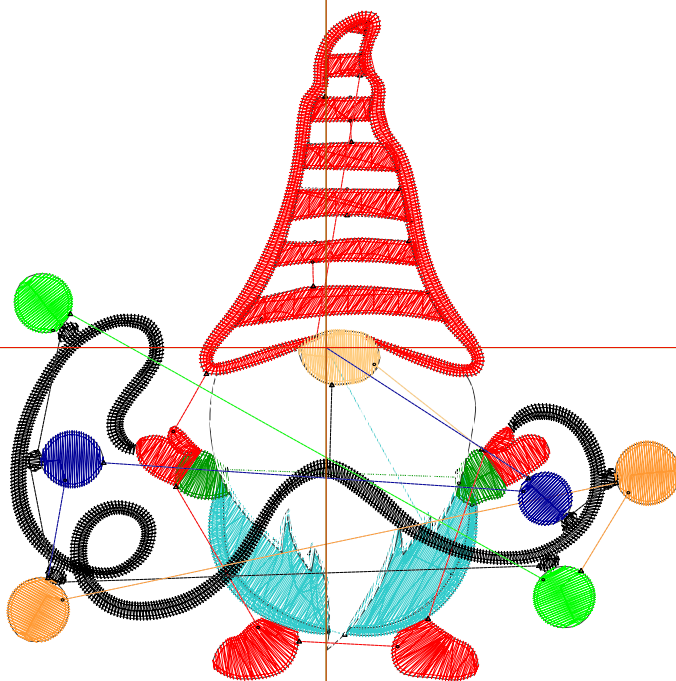

Production Worksheet

Wilcom EmbroideryStudio - Designing

Design: **2**

Title:

Stitches: 6,625
 Height: 2.50 in
 Width: 2.51 in
 Colors: 9
 Colorway: Colorway 1
 Zoom: 1:1

Machine format: Tajima
 Color changes: 8
 Stops: 9
 Trims: 29
 Appliqués: 0
 Left: 29.5 mm
 Right: 34.1 mm
 Up: 31.9 mm
 Down: 31.5 mm
 EndX: 0.00 in
 EndY: 0.00 in
 Area: 6.26 in²
 Max stitch: 10.0 mm
 Min stitch: 0.1 mm
 Max jump: 6.6 mm
 Total thread: 97.01ft
 Total bobbin: 29.97ft

Production Worksheet

Wilcom EmbroideryStudio - Designing

Design: **3**

Title:

Stitches: 9,759
 Height: 3.49 in
 Width: 3.51 in
 Colors: 9
 Colorway: Colorway 1
 Zoom: 1:1

Machine format: Tajima
 Color changes: 8
 Stops: 9
 Trims: 38
 Appliqués: 0
 Left: 42.2 mm
 Right: 46.8 mm
 Up: 44.6 mm
 Down: 44.1 mm
 EndX: 0.00 in
 EndY: 0.00 in
 Area: 12.24 in²
 Max stitch: 10.8 mm
 Min stitch: 0.1 mm
 Max jump: 7.0 mm
 Total thread: 157.93ft
 Total bobbin: 53.89ft

Stop Sequence:

#	N#	Color	St.	Code	Name	Chart
1.	5		1,543	5	Aqua	Default
2.	1		279	1	Dark Green	Default
3.	9		2,839	9	White	Default
4.	3		2,918	3	Red	Default
5.	16		113	16	Sand	Default
6.	8		1,505	8	Black	Default
7.	7		188	7	Green	Default
8.	12		198	12	Orange	Default
9.	10		174	10	Dark Blue	Default

Production Worksheet

Wilcom EmbroideryStudio - Designing

Design: **4**

Title:

Stitches: 13,285
 Height: 4.49 in
 Width: 4.51 in
 Colors: 9
 Colorway: Colorway 1
 Zoom: 1:1

Machine format: Tajima
 Color changes: 8
 Stops: 9
 Trims: 38
 Appliqués: 0
 Left: 54.9 mm
 Right: 59.5 mm
 Up: 57.2 mm
 Down: 56.7 mm
 EndX: 0.00 in
 EndY: 0.00 in
 Area: 20.21 in²
 Max stitch: 10.9 mm
 Min stitch: 0.2 mm
 Max jump: 6.8 mm
 Total thread: 233.18ft
 Total bobbin: 84.77ft