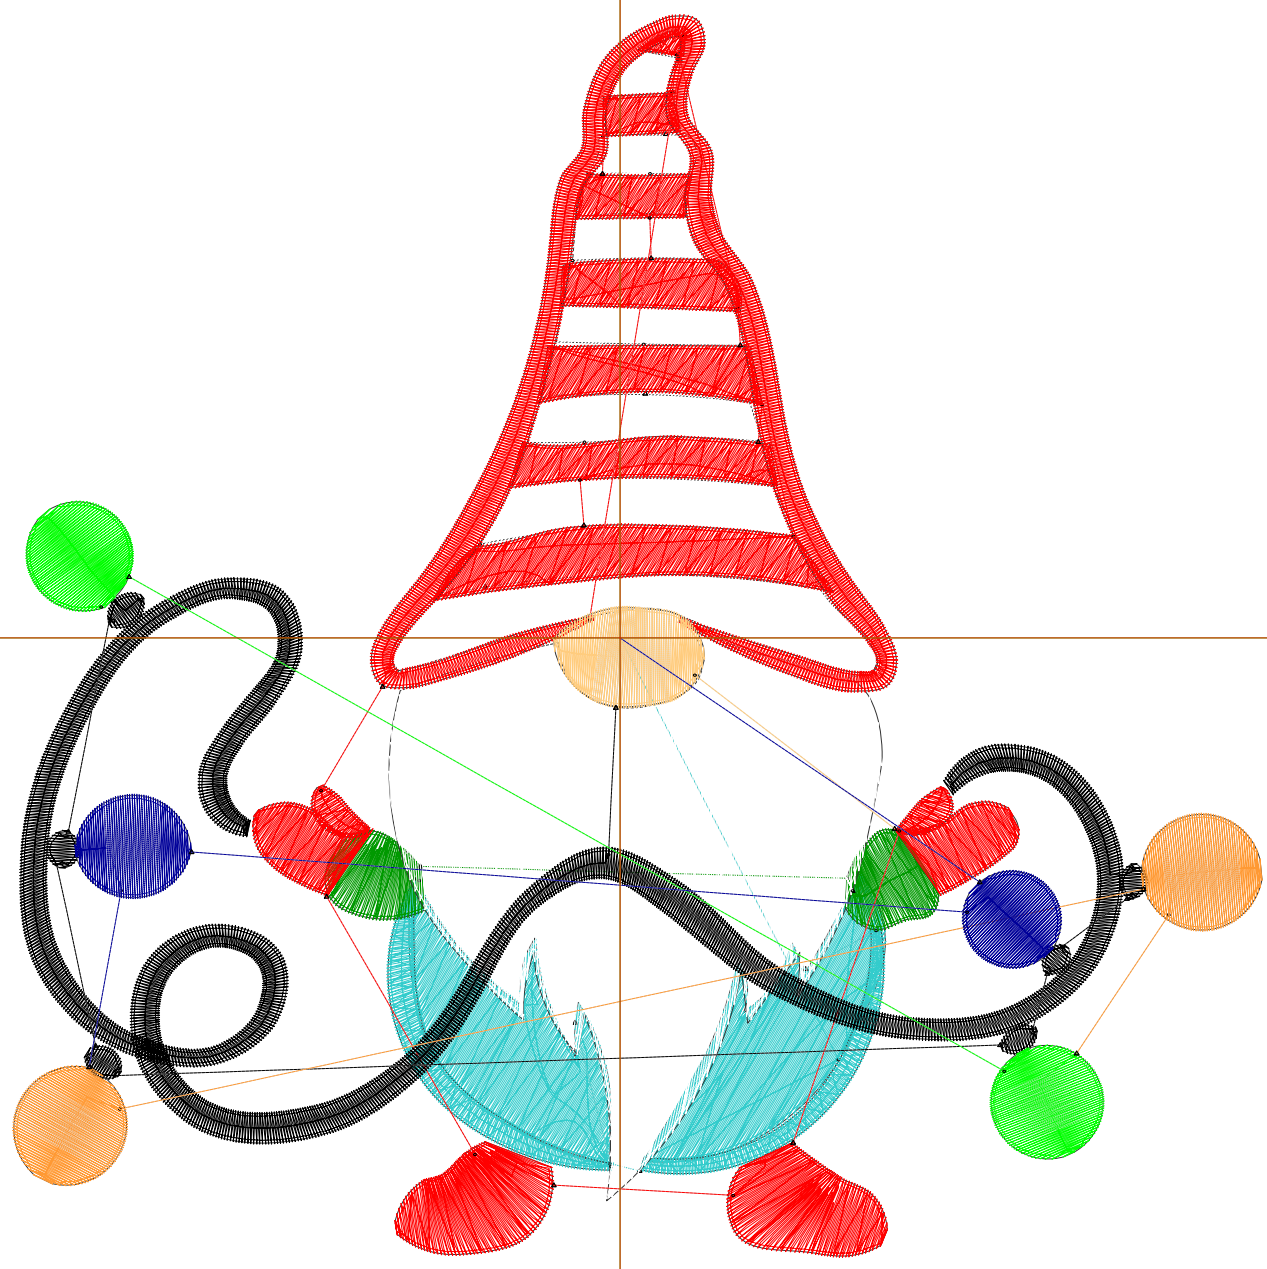

Design: **5**

Title:

Stitches: 17,476
 Height: 5.48 in
 Width: 5.51 in
 Colors: 9
 Colorway: Colorway 1
 Zoom: 1:1

Machine format: Tajima
 Color changes: 8
 Stops: 9
 Trims: 38
 Appliqués: 0
 Left: 67.6 mm
 Right: 72.2 mm
 Up: 69.8 mm
 Down: 69.3 mm
 EndX: 0.00 in
 EndY: 0.00 in
 Area 30.17 in²
 Max stitch: 12.1 mm
 Min stitch: 0.1 mm
 Max jump: 7.0 mm
 Total thread: 325.60ft
 Total bobbin: 123.25ft

Stop Sequence:

#	N#	Color	St.	Code	Name	Chart
1.	5		2,728	5	Aqua	Default
2.	1		499	1	Dark Green	Default
3.	9		5,796	9	White	Default
4.	3		5,073	3	Red	Default
5.	16		164	16	Sand	Default
6.	8		2,368	8	Black	Default
7.	7		271	7	Green	Default
8.	12		319	12	Orange	Default
9.	10		256	10	Dark Blue	Default

Production Worksheet

Wilcom EmbroideryStudio - Designing

Design: **6**

Title:

Stitches: 22,316
Height: 6.47 in
Width: 6.51 in
Colors: 9
Colorway: Colorway 1
Zoom: 1:1

Production Worksheet

Wilcom EmbroideryStudio - Designing

Design: **6**

Title:

Stitches: 22,316
 Height: 6.47 in
 Width: 6.51 in
 Colors: 9
 Colorway: Colorway 1
 Zoom: 1:1

Machine format: Tajima
 Color changes: 8
 Stops: 9
 Trims: 38
 Appliqués: 0
 Left: 80.3 mm
 Right: 84.9 mm
 Up: 82.4 mm
 Down: 82.0 mm
 EndX: 0.00 in
 EndY: 0.00 in
 Area 42.11 in²
 Max stitch: 12.1 mm
 Min stitch: 0.0 mm
 Max jump: 7.0 mm
 Total thread: 433.55ft
 Total bobbin: 168.39ft