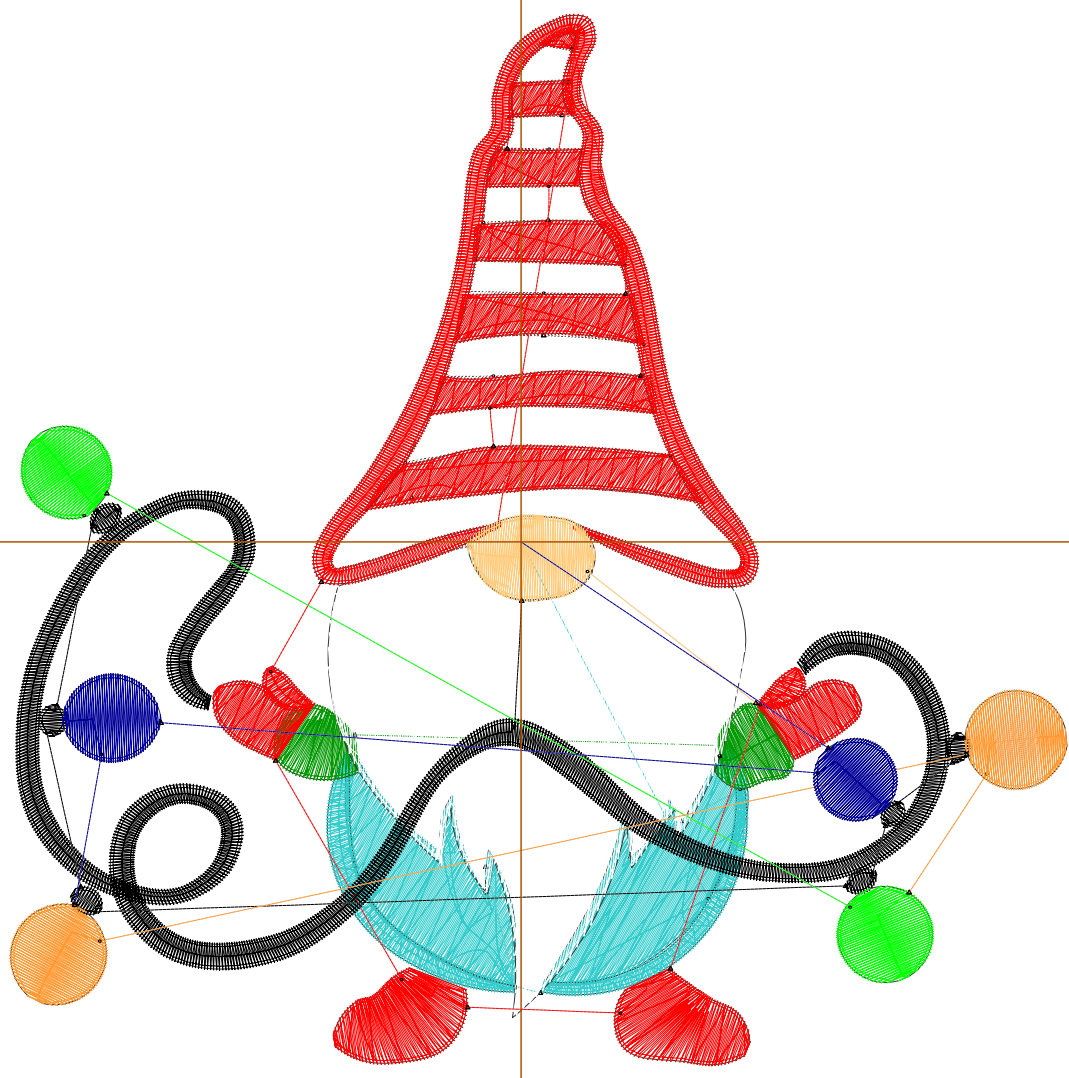

Stop Sequence:

#	N#	Color	St.	Code	Name	Chart
1.	5		2,094	5	Aqua	Default
2.	1		382	1	Dark Green	Default
3.	9		4,157	9	White	Default
4.	3		3,901	3	Red	Default
5.	16		140	16	Sand	Default
6.	8		1,924	8	Black	Default
7.	7		226	7	Green	Default
8.	12		243	12	Orange	Default
9.	10		216	10	Dark Blue	Default

Production Worksheet

Wilcom EmbroideryStudio - Designing

Design: **5**

Title:

Stitches: 17,476
Height: 5.48 in
Width: 5.51 in
Colors: 9
Colorway: Colorway 1
Zoom: 1:1

Production Worksheet

Wilcom EmbroideryStudio - Designing

Design: **5**

Title:

Stitches: 17,476
 Height: 5.48 in
 Width: 5.51 in
 Colors: 9
 Colorway: Colorway 1
 Zoom: 1:1

Machine format: Tajima
 Color changes: 8
 Stops: 9
 Trims: 38
 Appliqués: 0
 Left: 67.6 mm
 Right: 72.2 mm
 Up: 69.8 mm
 Down: 69.3 mm
 EndX: 0.00 in
 EndY: 0.00 in
 Area 30.17 in²
 Max stitch: 12.1 mm
 Min stitch: 0.1 mm
 Max jump: 7.0 mm
 Total thread: 325.60ft
 Total bobbin: 123.25ft