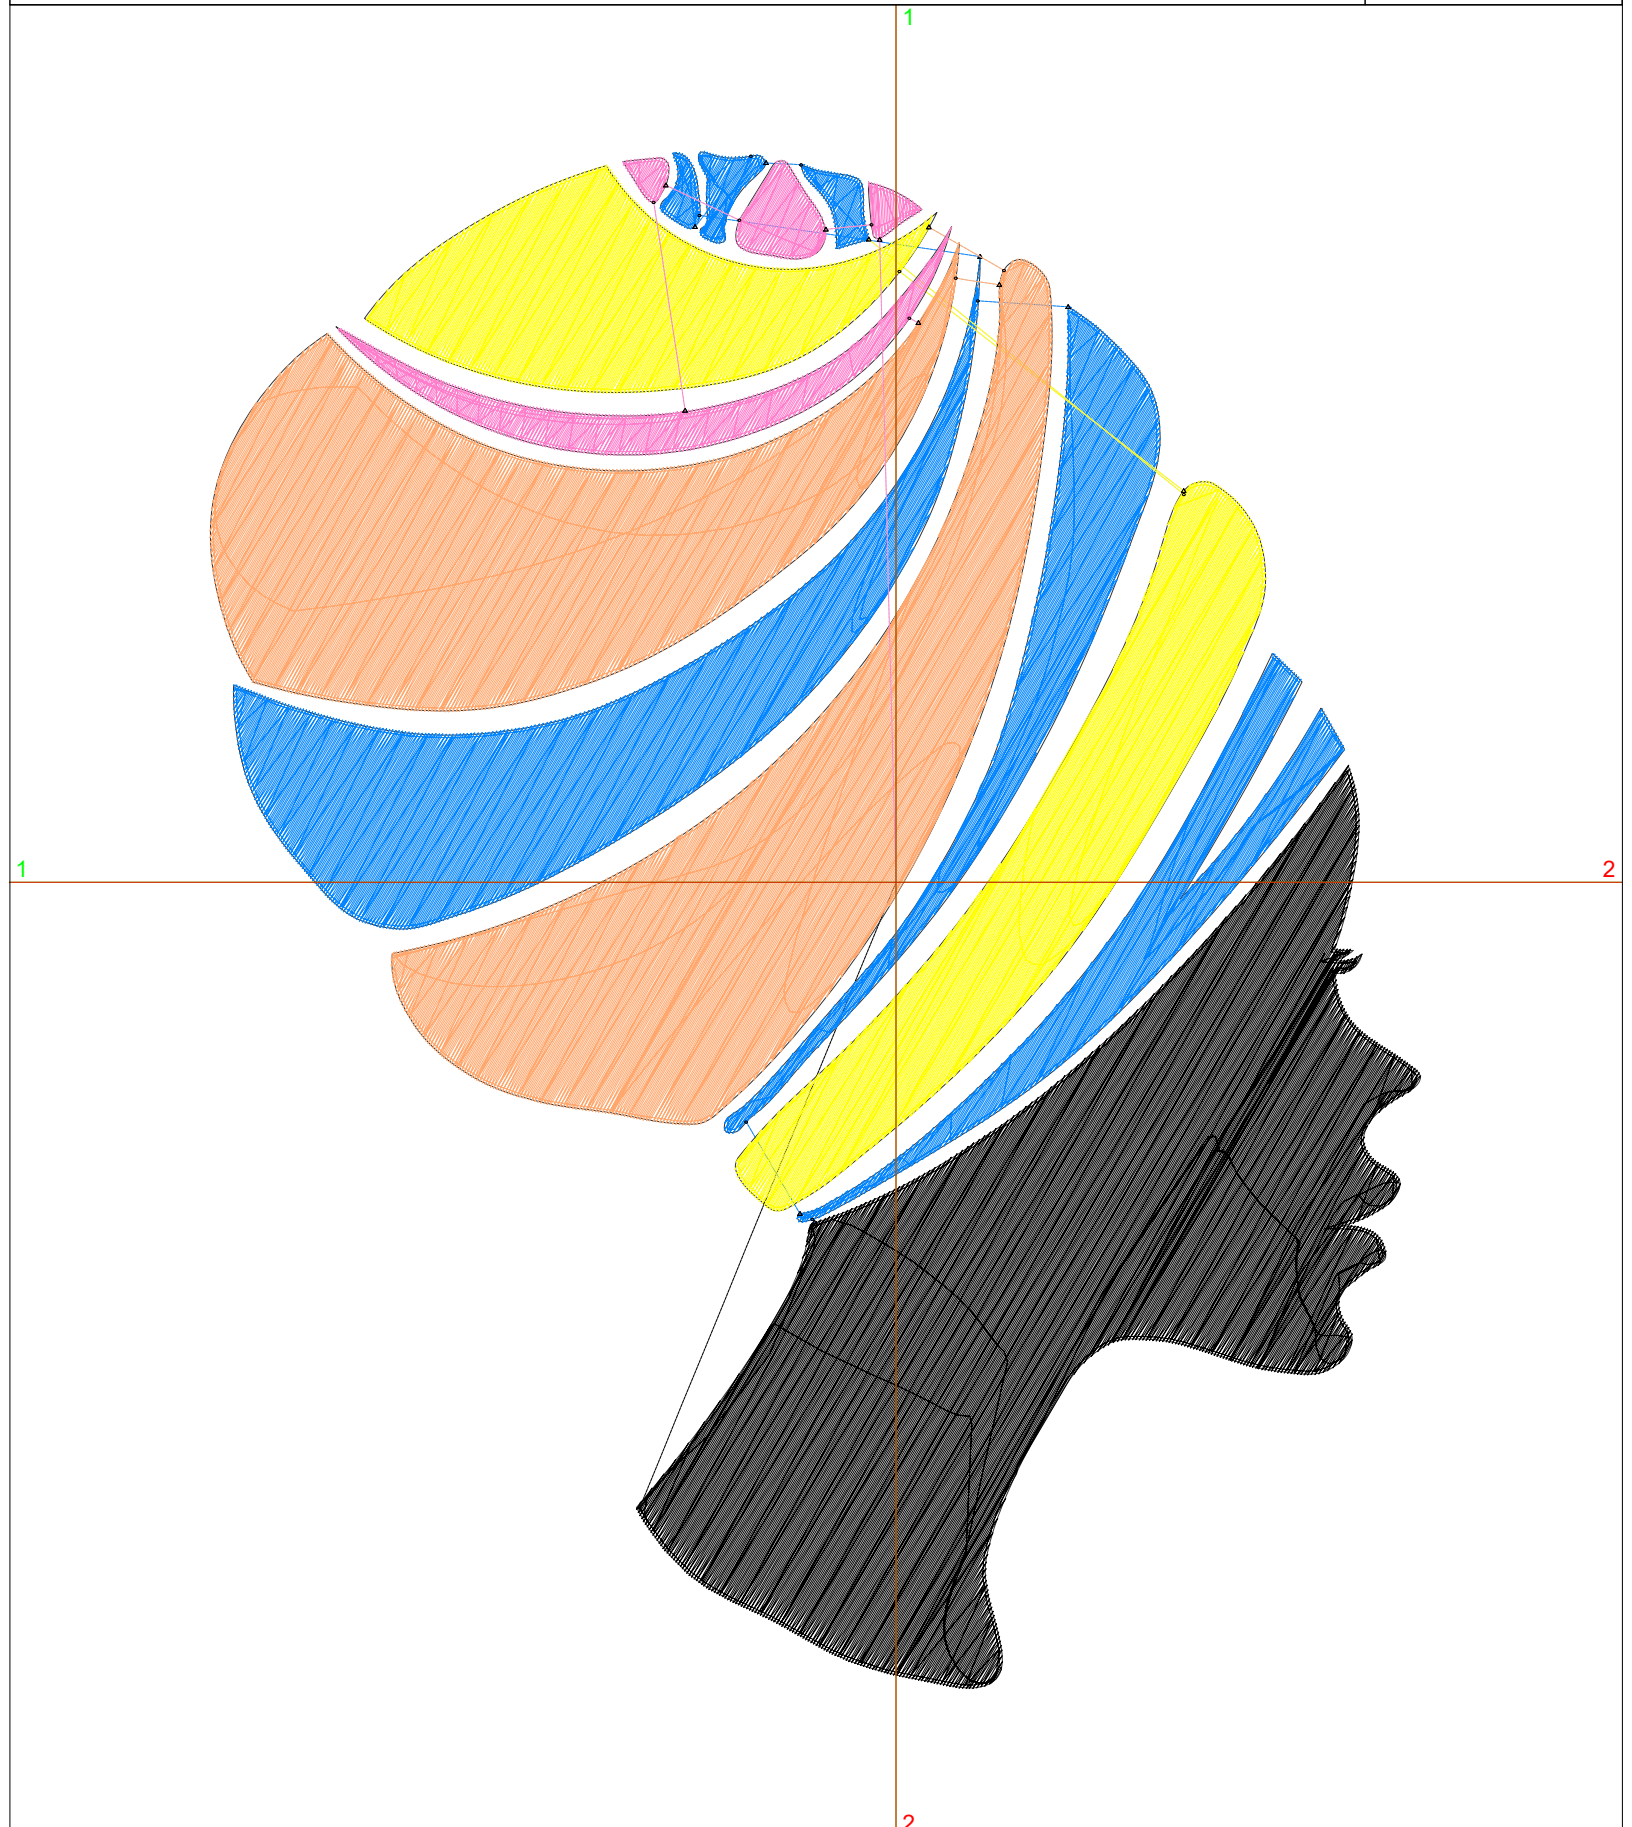

# Production Worksheet

Wilcom EmbroideryStudio - Designing

Design: **4 inch**

Title:

Stitches: 10,342  
 Height: 4.01 in  
 Width: 3.15 in  
 Colors: 5  
 Colorway: Colorway 1  
 Zoom: 1:1

Machine format: Tajima  
 Color changes: 4  
 Stops: 5  
 Trims: 15  
 Appliqués: 0  
 Left: 50.7 mm  
 Right: 29.4 mm  
 Up: 45.9 mm  
 Down: 55.9 mm  
 EndX: 0.00 in  
 EndY: 0.00 in  
 Area: 12.65 in<sup>2</sup>  
 Max stitch: 10.3 mm  
 Min stitch: 0.2 mm  
 Max jump: 7.0 mm  
 Total thread: 191.70ft  
 Total bobbin: 72.41ft

# Production Worksheet

Wilcom EmbroideryStudio - Designing

Design: **5 inch**

Title:

Stitches: 15,084  
 Height: 5.01 in  
 Width: 3.94 in  
 Colors: 5  
 Colorway: Colorway 1  
 Zoom: 1:1

Machine format: Tajima  
 Color changes: 4  
 Stops: 5  
 Trims: 15  
 Appliqués: 0  
 Left: 60.7 mm  
 Right: 39.4 mm  
 Up: 58.6 mm  
 Down: 68.6 mm  
 EndX: 0.00 in  
 EndY: 0.00 in  
 Area: 19.76 in<sup>2</sup>  
 Max stitch: 11.2 mm  
 Min stitch: 0.2 mm  
 Max jump: 6.7 mm  
 Total thread: 286.31ft  
 Total bobbin: 110.04ft

# Production Worksheet

Wilcom EmbroideryStudio - Designing

Design: **8 inch**

Title:

Stitches: 34,340  
Height: 8.01 in  
Width: 6.31 in  
Colors: 5  
Colorway: Colorway 1  
Zoom: 1:1

# Production Worksheet

Wilcom EmbroideryStudio - Designing

Design: **8 inch**

Title:

Stitches: 34,340  
 Height: 8.01 in  
 Width: 6.31 in  
 Colors: 5  
 Colorway: Colorway 1  
 Zoom: 1:1

Machine format: Tajima  
 Color changes: 4  
 Stops: 5  
 Trims: 15  
 Appliqués: 0  
 Left: 90.8 mm  
 Right: 69.4 mm  
 Up: 96.7 mm  
 Down: 106.7 mm  
 EndX: 0.00 in  
 EndY: 0.00 in  
 Area 50.52 in<sup>2</sup>  
 Max stitch: 10.0 mm  
 Min stitch: 0.3 mm  
 Max jump: 7.0 mm  
 Total thread: 681.62ft  
 Total bobbin: 269.42ft