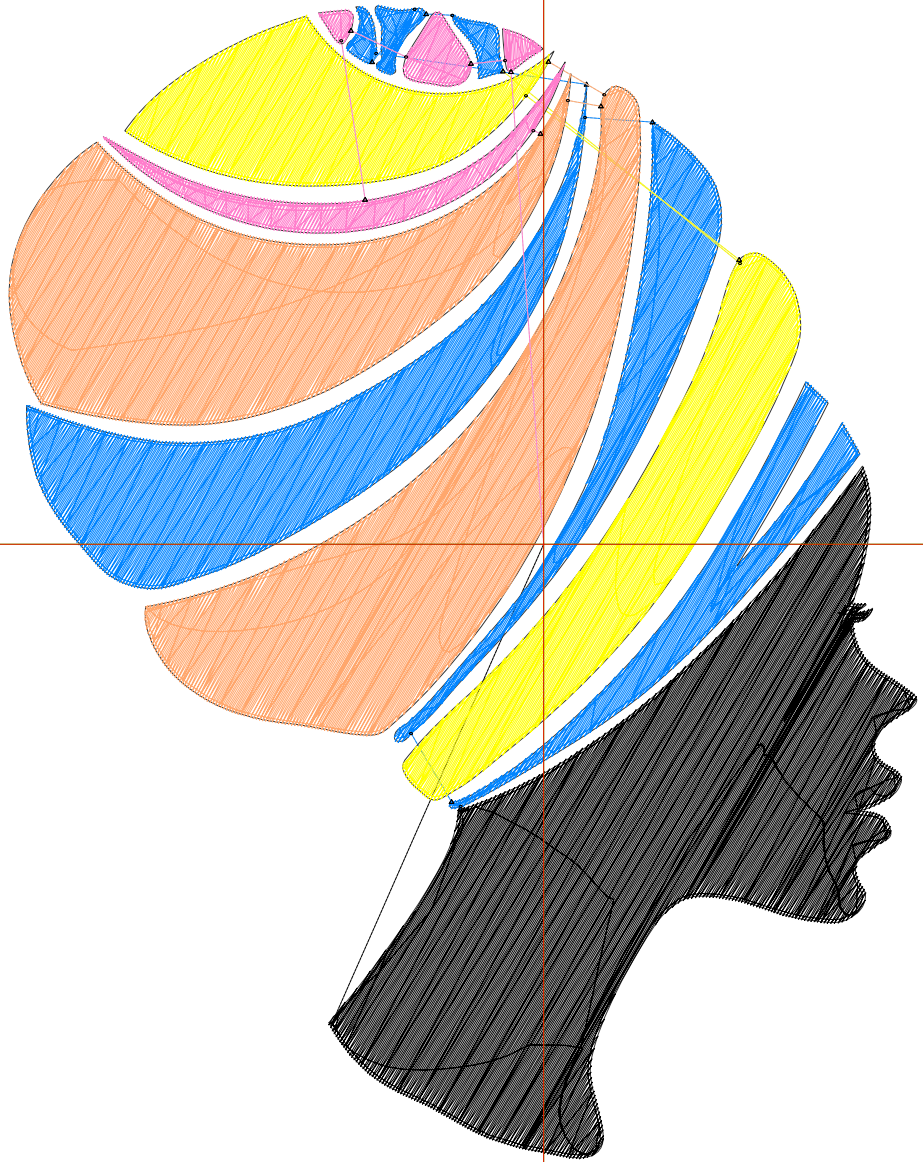

# Production Worksheet

Wilcom EmbroideryStudio - Designing

Design: **4 inch**

Title:

Stitches: 10,342  
 Height: 4.01 in  
 Width: 3.15 in  
 Colors: 5  
 Colorway: Colorway 1  
 Zoom: 1:1

Machine format: Tajima  
 Color changes: 4  
 Stops: 5  
 Trims: 15  
 Appliqués: 0  
 Left: 50.7 mm  
 Right: 29.4 mm  
 Up: 45.9 mm  
 Down: 55.9 mm  
 EndX: 0.00 in  
 EndY: 0.00 in  
 Area: 12.65 in<sup>2</sup>  
 Max stitch: 10.3 mm  
 Min stitch: 0.2 mm  
 Max jump: 7.0 mm  
 Total thread: 191.70ft  
 Total bobbin: 72.41ft

# Production Worksheet

Wilcom EmbroideryStudio - Designing

Design: **5 inch**

Title:

Stitches: 15,084  
 Height: 5.01 in  
 Width: 3.94 in  
 Colors: 5  
 Colorway: Colorway 1  
 Zoom: 1:1

Machine format: Tajima  
 Color changes: 4  
 Stops: 5  
 Trims: 15  
 Appliqués: 0  
 Left: 60.7 mm  
 Right: 39.4 mm  
 Up: 58.6 mm  
 Down: 68.6 mm  
 EndX: 0.00 in  
 EndY: 0.00 in  
 Area: 19.76 in<sup>2</sup>  
 Max stitch: 11.2 mm  
 Min stitch: 0.2 mm  
 Max jump: 6.7 mm  
 Total thread: 286.31ft  
 Total bobbin: 110.04ft

# Production Worksheet

Wilcom EmbroideryStudio - Designing

Design: **6 inch**

Title:

Stitches: 20,651  
Height: 6.01 in  
Width: 4.73 in  
Colors: 5  
Colorway: Colorway 1  
Zoom: 1:1

Machine format: Tajima  
Color changes: 4  
Stops: 5  
Trims: 15  
Appliqués: 0  
Left: 70.8 mm  
Right: 49.3 mm  
Up: 71.3 mm  
Down: 81.3 mm  
EndX: 0.00 in  
EndY: 0.00 in  
Area: 28.41 in<sup>2</sup>  
Max stitch: 7.4 mm  
Min stitch: 0.3 mm  
Max jump: 7.0 mm  
Total thread: 399.44ft  
Total bobbin: 155.44ft

Stop Sequence:

#	N#	Color	St.	Code	Name	Chart
1.	8	Black	4,802	8	Black	Default
2.	1	Blue	4,980		R2 G133 B255	
3.	4	Yellow	3,814	4	Yellow	Default
4.	2	Orange	5,949		R255 G167 B109	
5.	15	Pink	1,104	15	Pink	Default