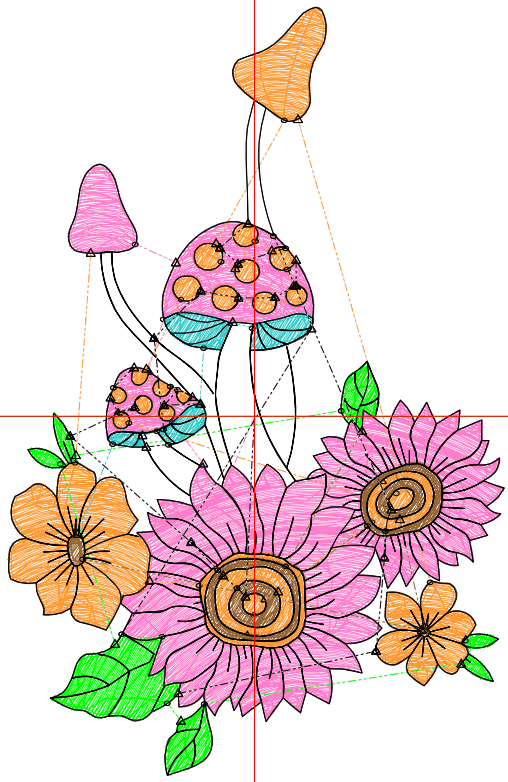

Production Worksheet

Wilcom EmbroideryStudio - Designing

* 4 INCH *

Design: **4 inch**

Title:

Stitches: 14,406
Height: 4.00 in
Width: 2.58 in
Colors: 6
Colorway: Colorway 1
Zoom: 1:1

Machine format: Tajima
Color changes: 5
Stops: 6
Trims: 54
Appliqués: 0
Left: 32.6 mm
Right: 33.0 mm
Up: 54.1 mm
Down: 47.5 mm
EndX: 0.00 in
EndY: 0.00 in
Area: 10.34 in²
Max stitch: 12.0 mm
Min stitch: 0.1 mm
Max jump: 6.9 mm
Total thread: 193.45ft
Total bobbin: 57.46ft

Stop Sequence:

#	N#	Color	St.	Code	Name	Chart
1.	15		5,706	15	Pink	Default
2.	12		3,772	12	Orange	Default
3.	7		854	7	Green	Default
4.	14		1,071	14	Brown	Default
5.	5		402	5	Aqua	Default
6.	8		2,599	8	Black	Default