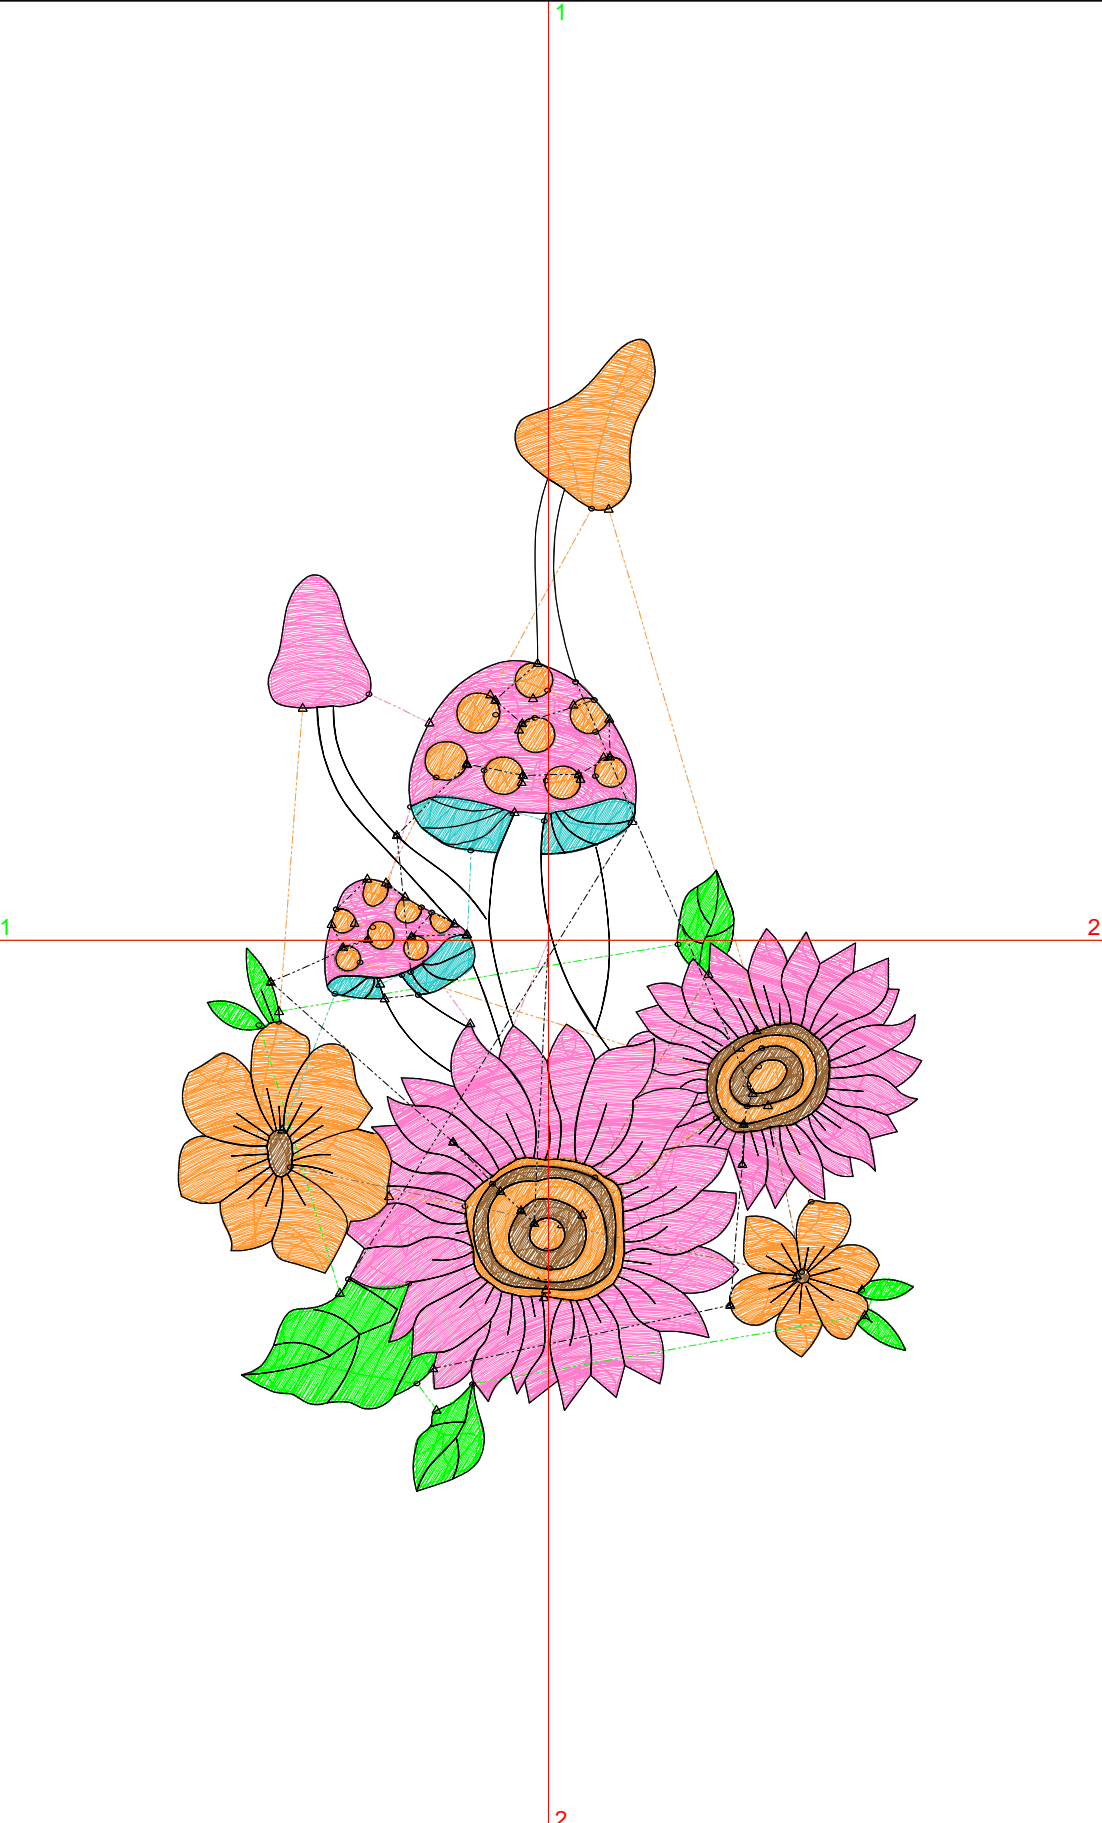

Production Worksheet

Wilcom EmbroideryStudio - Designing

6 INCH

Design: **6 inch**

Title:

Stitches: 23,481
Height: 6.00 in
Width: 3.87 in
Colors: 6
Colorway: Colorway 1
Zoom: 1:1

Machine format: Tajima
Color changes: 5
Stops: 6
Trims: 65
Appliqués: 0
Left: 49.0 mm
Right: 49.4 mm
Up: 79.5 mm
Down: 72.9 mm
EndX: 0.00 in
EndY: 0.00 in
Area: 23.24 in²
Max stitch: 6.9 mm
Min stitch: 0.1 mm
Max jump: 6.9 mm
Total thread: 344.99ft
Total bobbin: 111.97ft

Stop Sequence:

#	N#	Color	St.	Code	Name	Chart
1.	15		10,232	15	Pink	Default
2.	12		6,337	12	Orange	Default
3.	7		1,425	7	Green	Default
4.	14		1,558	14	Brown	Default
5.	5		662	5	Aqua	Default
6.	8		3,265	8	Black	Default