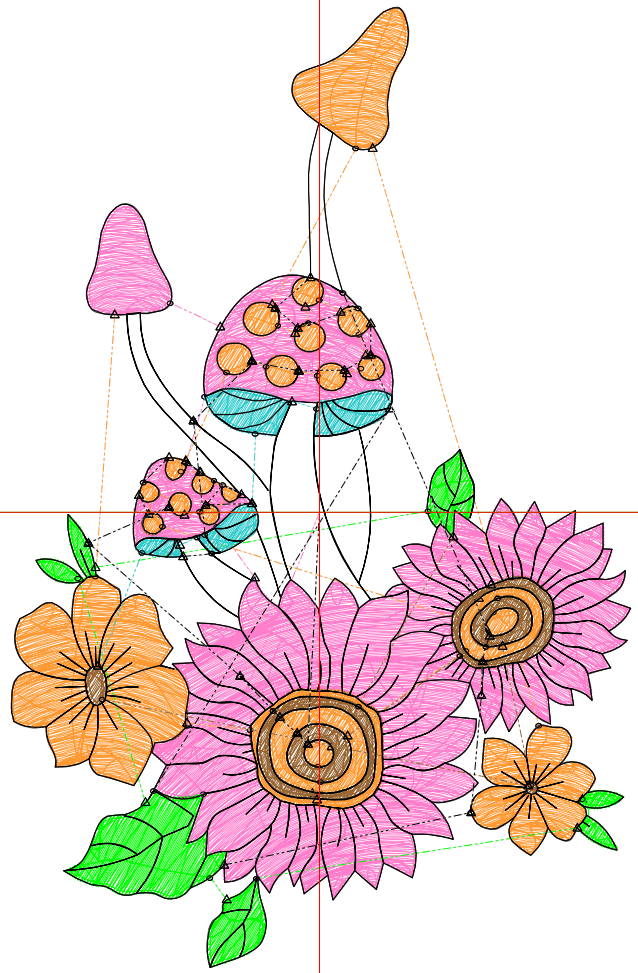

Production Worksheet

Wilcom EmbroideryStudio - Designing

5 INCH

Design: **5 inch**

Title:

Stitches: 18,718
Height: 5.00 in
Width: 3.23 in
Colors: 6
Colorway: Colorway 1
Zoom: 1:1

Machine format: Tajima
Color changes: 5
Stops: 6
Trims: 65
Appliqués: 0
Left: 40.8 mm
Right: 41.2 mm
Up: 66.8 mm
Down: 60.2 mm
EndX: 0.00 in
EndY: 0.00 in
Area: 16.14 in²
Max stitch: 6.9 mm
Min stitch: 0.2 mm
Max jump: 7.0 mm
Total thread: 264.22ft
Total bobbin: 82.62ft

Stop Sequence:

#	N#	Color	St.	Code	Name	Chart
1.	15		7,887	15	Pink	Default
2.	12		4,903	12	Orange	Default
3.	7		1,125	7	Green	Default
4.	14		1,332	14	Brown	Default
5.	5		531	5	Aqua	Default
6.	8		2,938	8	Black	Default