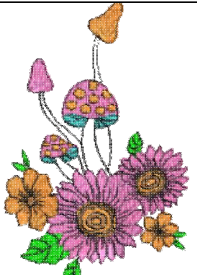

Stop Sequence:

#	N#	Color	St.	Code	Name	Chart
1.	15		10,232	15	Pink	Default
2.	12		6,337	12	Orange	Default
3.	7		1,425	7	Green	Default
4.	14		1,558	14	Brown	Default
5.	5		662	5	Aqua	Default
6.	8		3,265	8	Black	Default

Approval Sheet

Wilcom EmbroideryStudio - Designing

7 INCH

Design: **7 inch**

Title:

Height: 7.00 in
Width: 4.52 in
Colors: 6
Colorway: Colorway 1
Zoom: 1:1

Product type:
Product:
Total qty:
Product colors:
Position: